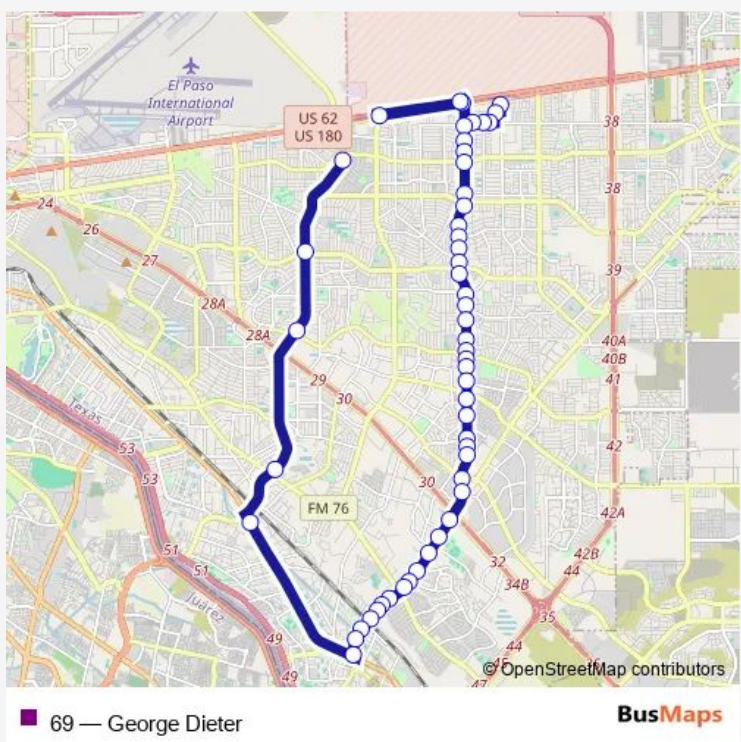

Direction
 LeeMontana — YarbroughHavenrock
 52 stops
[Open route schedule](#)

- LeeMontana
- 3633 EsperEsper
- 11455 TurnerEsper
- TurnerAleppo
- TurnerDamasco
- Montana/George Dieter RTS Park&Ride
- Montana/Lee Trevino RTS Park&Ride
- George Dieter/Montana RTS Park&Ride
- George DieterBreckenridge
- George DieterTenaha
- George Dieter Dr/Buffalo Soldier Cr
- George DieterEdgemere
- George DieterPratt
- 2955 George DieterPebblehills
- George DieterSea Horse
- George DieterRobert Wynn
- George DieterKingfish
- 1901 George DieterMontwood
- George DieterLes Peterson
- George DieterTrawood
- George DieterBunky Henry Ln.

Route schedule
 LeeMontana — YarbroughHavenrock

Monday	06:07-19:37
Tuesday	06:07-19:37
Wednesday	06:07-19:37
Thursday	06:07-19:37
Friday	06:07-19:37
Saturday	07:37-19:37
Sunday	—

Route info
 Direction: LeeMontana
 Stops: 52
 Trip Duration: 1 hour 8 min

George DieterChito Samaniego

George DieterTony Tejada

1478 George DieterPendale

George DieterScott Simpson

Route schedule

MontanaLorne — LeeMontana

Monday 05:10-19:00

Tuesday 05:10-19:00

Wednesday 05:10-19:00

Thursday 05:10-19:00

Friday 05:10-19:00

Saturday 06:40-19:00

Sunday —

Route info

Direction: MontanaLorne

Stops: 45