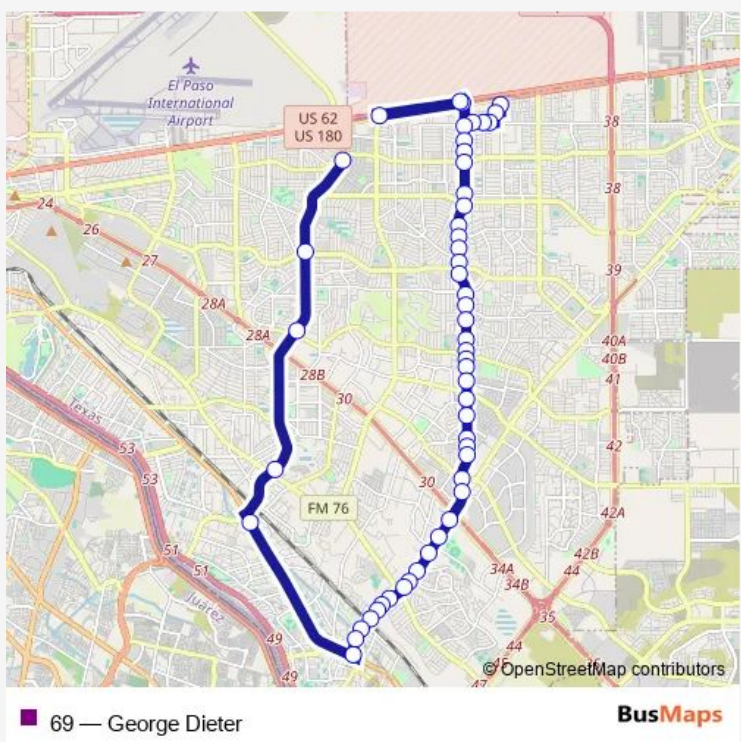

Direction
 LeeMontana — YarbroughHavenrock
 52 stops
[Open route schedule](#)

- LeeMontana
- 3633 EsperEsper
- 11455 TurnerEsper
- TurnerAleppo
- TurnerDamasco
- Montana/George Dieter RTS Park&Ride
- Montana/Lee Trevino RTS Park&Ride
- George Dieter/Montana RTS Park&Ride
- George DieterBreckenridge
- George DieterTenaha
- George Dieter Dr/Buffalo Soldier Cr
- George DieterEdgemere
- George DieterPratt
- 2955 George DieterPebblehills
- George DieterSea Horse
- George DieterRobert Wynn
- George DieterKingfish
- 1901 George DieterMontwood
- George DieterLes Peterson
- George DieterTrawood
- George DieterBunky Henry Ln.

Route schedule
 LeeMontana — YarbroughHavenrock

Monday	06:07-19:37
Tuesday	06:07-19:37
Wednesday	06:07-19:37
Thursday	06:07-19:37
Friday	06:07-19:37
Saturday	07:37-19:37
Sunday	—

Route info
 Direction: LeeMontana
 Stops: 52
 Trip Duration: 1 hour 8 min

George DieterChito Samaniego

George DieterTony Tejada

1478 George DieterPendale

George DieterScott Simpson

Route schedule

MontanaLorne — LeeMontana

Monday 05:10-19:00

Tuesday 05:10-19:00

Wednesday 05:10-19:00

Thursday 05:10-19:00

Friday 05:10-19:00

Saturday 06:40-19:00

Sunday —

Route info

Direction: MontanaLorne

Stops: 45