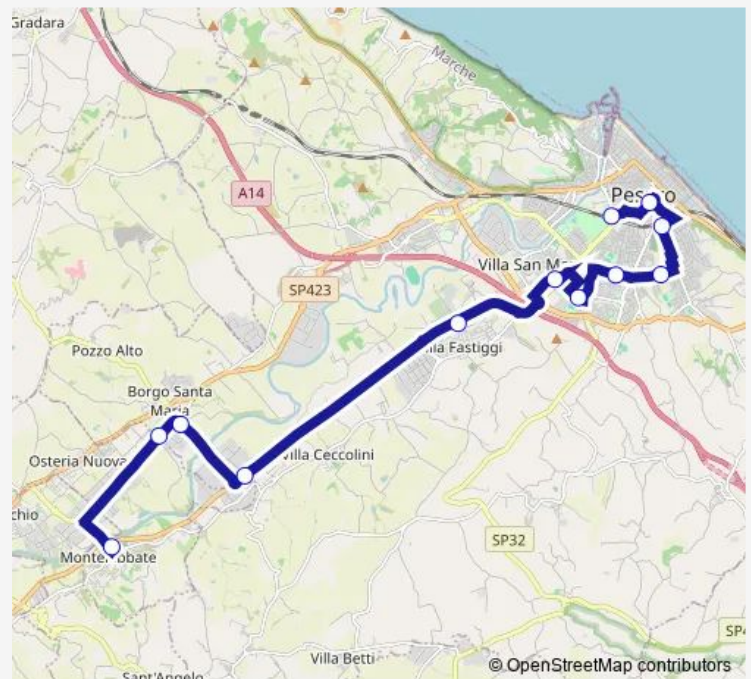

Bus 69 Pesaro Ff.Ss-Montelabbate-zona Industriale

[Go to website](#)**Direction**

Matteotti — Morciola (Cento Vetrine)

8 stops

[Open route schedule](#)

Matteotti

Pesaro Stazione (Bus+Fs)

D'Arezzo (Sottopasso)

Borgo S.Maria (parco)

Provinciale 3 (Osteria Nuova-centro)

XXI Gennaio 2

Nazionale 2

Morciola (Cento Vetrine)

Route schedule

Matteotti — Morciola (Cento Vetrine)

Monday	13:25
Tuesday	13:25
Wednesday	13:25
Thursday	—
Friday	13:25
Saturday	—
Sunday	—

Route info

Direction: Matteotti

Stops: 8

Trip Duration: 0 hour 35 min

Direction

Montelabbate (Arena) — Pesaro Stazione (Bus+Fs)

12 stops

[Open route schedule](#)

Tuesday 07:43

Wednesday 07:43

Thursday —

Friday 07:43

Saturday 07:43

Sunday —

Route info

Direction: Montelabbate (Arena)