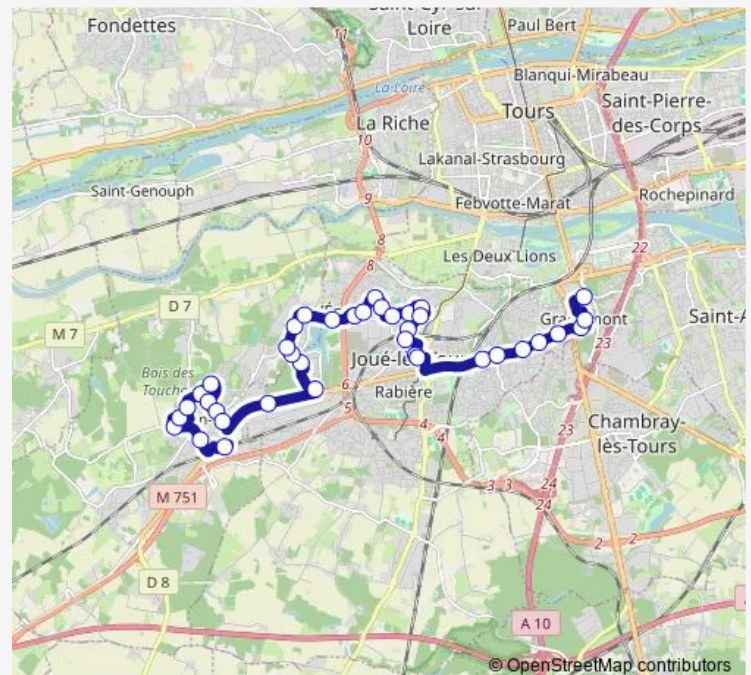

Chaumette

Crouzillère

Raphaël

Route schedule

Ballan Gare — Lycée Grandmont

Monday 06:47

Tuesday 06:47

Wednesday 06:47

Thursday 06:47

Friday 06:47

Saturday —

Sunday —

Route info

Direction: Ballan Gare

Stops: 38

Trip Duration: 0 hour 45 min

69 — Ballan Gare - Lycée Grandmont

Ormes

Clos Neuf

Beaulieu

Les Pins

Marbellière

Chantepie

De la Fontaine

Route info

Direction: Lycée Grandmont

Stops: 38

Trip Duration: 0 hour 41 min

Paul Fort

Philippe le Bon

Le Verger

Dunant