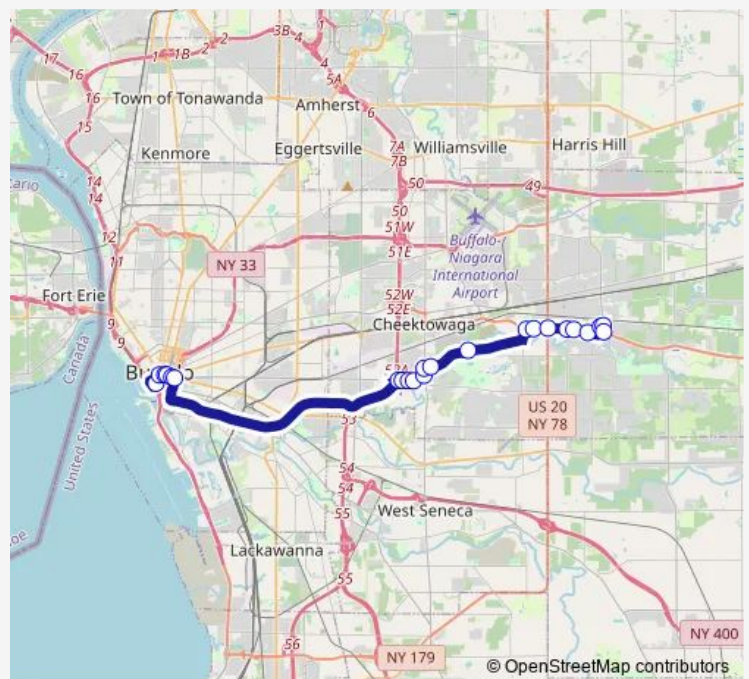

Bus 69 69 - Lancaster Express

[Go to website](#)

Direction

Lower Terrace Adams Mark South — Central Avenue West
Main Street Sou

23 stops

[Open route schedule](#)

- Lower Terrace Adams Mark South
- Delaware Ave Niagara Square North
- Court Street Pearl Street East
- Court Street Main Street East
- Clinton Street Ellicott Street East
- Clinton Street Oak Street East Near
- William Street Ceil Drive East
- William Street Vern Lane East Oppos
- William Street Williamstowne Apartm
- William Street Cayuga Creek Road Ea
- Union Road William Street North Far
- Union Road Bennett Road North
- Union Road Appletree Transit Center
- Indian Road Rowley Road East
- Borden Road Broadway North
- Broadway South Bryant Street East
- Broadway Transit Road East Farside
- Broadway Penora Street East
- Broadway D&L Plaza East
- Broadway ST. John Street East
- Pleasant Avenue Rite Aid East

Route schedule

Lower Terrace Adams Mark South — Central Avenue West
Main Street Sou

Monday	16:40-17:10
Tuesday	16:40-17:10
Wednesday	16:40-17:10
Thursday	16:40-17:10
Friday	16:40-17:10
Saturday	—
Sunday	—

Route info

Direction: Lower Terrace Adams Mark South

Stops: 23

Trip Duration: 0 hour 42 min

69 — 69 - Lancaster Express

Central Avenue Pleasant Avenue Sout

Central Avenue West Main Street Sou

Direction

Central Avenue Broadway North Farsi — Lower Terrace
Adams Mark South

22 stops

[Open route schedule](#)

Central Avenue Broadway North Farsi

Aurora Street Pleasant Avenue South

Broadway Aurora Street West Farside