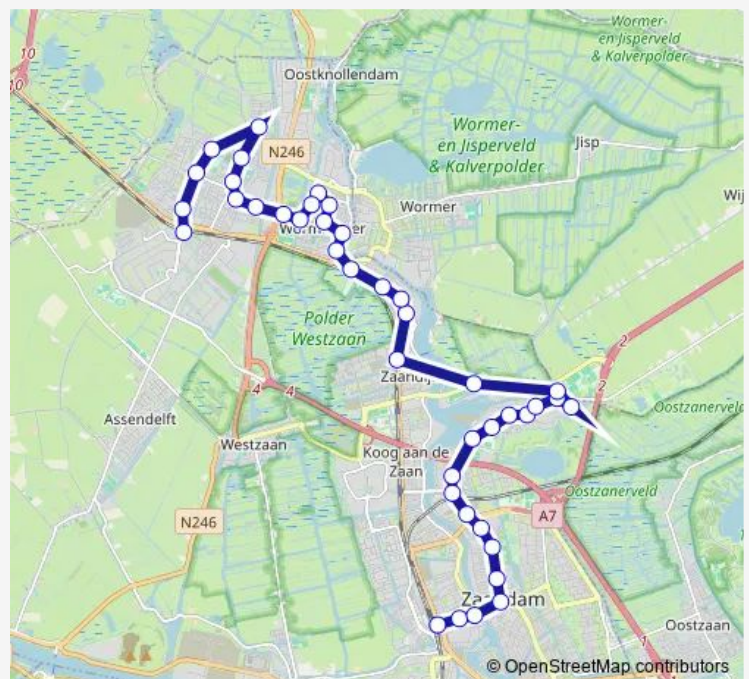

Zaandam, Zaanse Schans

Zaandijk, Witte Veerstraat

Wormerveer, Schildersbuurt

Route schedule

Zaandam, Station — Assendelft, Station Krommenie-Assendelft

Monday 05:56-00:11⁺¹

Tuesday 05:56-00:11⁺¹

Wednesday 05:56-00:11⁺¹

Thursday 05:56-00:11⁺¹

Friday 05:56-00:11⁺¹

Saturday 07:39-00:15⁺¹

Sunday 07:39-00:15⁺¹

Route info

Direction: Zaandam, Station

Stops: 41

Trip Duration: 0 hour 58 min

69 — Zaandam via Wormerveer - Krommenie

Wormerveer, Plein 13

Wormerveer, Warmoesstraat

Wormerveer, Station

Wormerveer, Zaanweg

Wormerveer, Noordeinde

Wormerveer, Noorderstraat

Wormerveer, Lijsterstraat