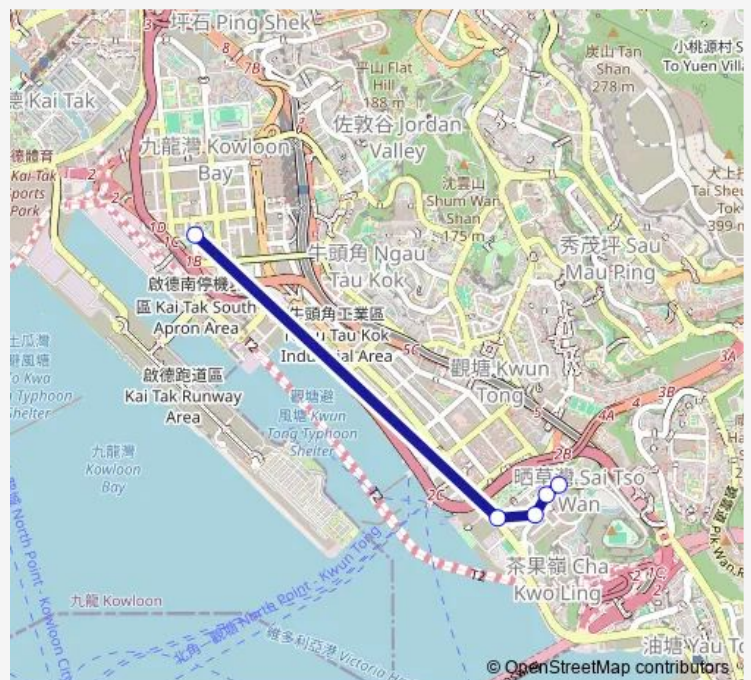

5 stops

[Open route schedule](#)

Sheung YEE Road, Near Modular Integrated Construction Display Centre, Zero Carbon Building

WAI YIP Street, Near Laguna City Block 12

CHA KWO Ling Road, Near Laguna Arcade

CHA KWO Ling Road, Near Laguna Plaza, Laguna City|Cha KWO Ling Road, Near Laguna Plaza

Laguna City Minibus Terminus

Route schedule

Sheung YEE Road, Near Modular Integrated Construction Display Centre, Zero Carbon Building — Laguna City Minibus Terminus

Monday	—
Tuesday	—
Wednesday	—
Thursday	—
Friday	—
Saturday	09:15
Sunday	09:15

Route info

Direction: Sheung YEE Road, Near Modular Integrated Construction Display Centre, Zero Carbon Building

Stops: 5

Trip Duration: 0 hour 7 min

Direction

Laguna City Minibus Terminus — Sheung YEE Road, Near Modular Integrated Construction Display Centre, Zero Carbon Building

Monday	—
Tuesday	—
Wednesday	—
Thursday	—
Friday	—
Saturday	09:00
Sunday	09:00

Route info

Direction: Laguna City Minibus Terminus

Stops: 5

Trip Duration: 0 hour 7 min

69 Bus time schedules and route maps are available in an offline PDF at busmaps.com. Use the busmaps.com website to see live bus times, train schedule or subway schedule, and step-by-step directions for all public transit in Kwun Tong