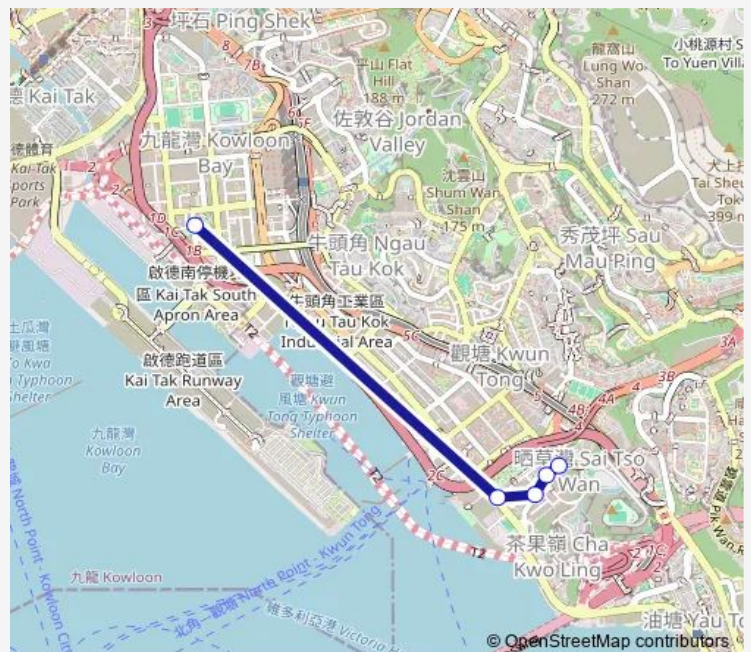

### Route schedule

SHEUNG YEE ROAD, NEAR MODULAR INTEGRATED CONSTRUCTION DISPLAY CENTRE, ZERO CARBON BUILDING — LAGUNA CITY MINIBUS TERMINUS

Monday	—
Tuesday	—
Wednesday	—
Thursday	—
Friday	—
Saturday	09:15
Sunday	09:15

### Route info

Direction: SHEUNG YEE ROAD, NEAR MODULAR INTEGRATED CONSTRUCTION DISPLAY CENTRE, ZERO CARBON BUILDING

Stops: 5

Trip Duration: 0 hour 7 min