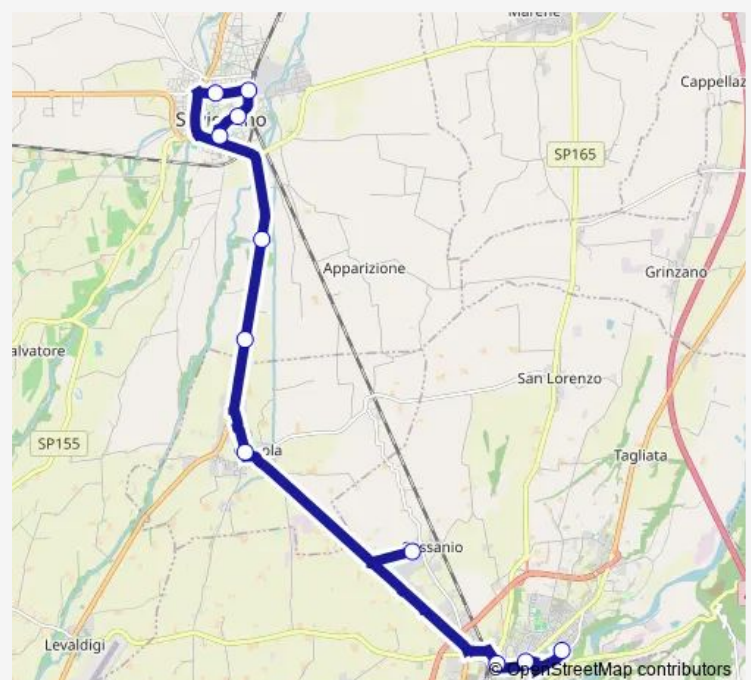

Savigliano - Saint Gobain

### Route schedule

Fossano - Itis V. Vallauri/Campo Salice — Savigliano - Saint Gobain

Monday	—
Tuesday	—
Wednesday	13:25
Thursday	—
Friday	—
Saturday	—
Sunday	—

### Route info

Direction: Fossano - Itis V. Vallauri/Campo Salice

Stops: 18

Trip Duration: 0 hour 40 min

69 — Fossano - Savigliano

## Direction

Fossano - Itis V. Vallauri/Campo Salice — Savigliano - P.Zza Galateri

10 stops

[Open route schedule](#)

Fossano - Itis V. Vallauri/Campo Salice

Fossano - Piazza Bava / Lato Edicola

Fossano - MC Donald'S