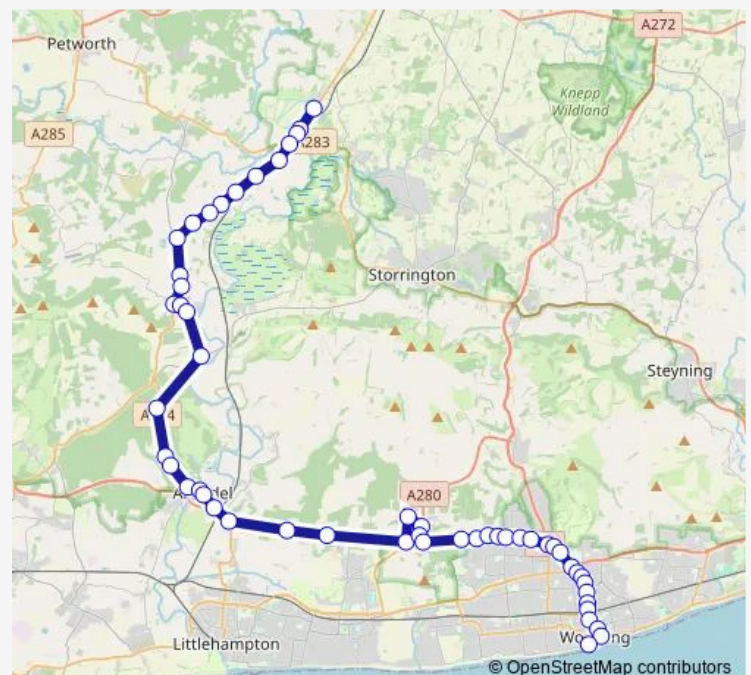

Thursday —

Friday 09:59

Saturday —

Sunday —

Route info

Direction: Stane Street Close

Stops: 53

Trip Duration: 1 hour 0 min

69 — Alfold - Pulborough - Arundel - Worthing

Norfolk Arms

Queen Street

Railway Station

Crossbush Lane

Poling Corner

Dover Lane

The World's End