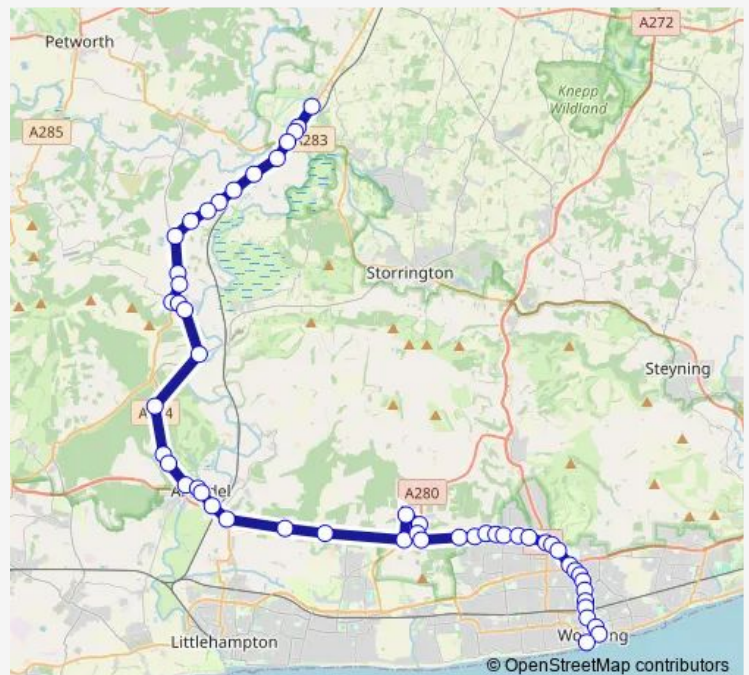

Thursday —

Friday 09:59

Saturday —

Sunday —

Route info

Direction: Stane Street Close

Stops: 53

Trip Duration: 1 hour 0 min

69 — Alfold - Pulborough - Arundel - Worthing

Norfolk Arms

Queen Street

Railway Station

Crossbush Lane

Poling Corner

Dover Lane

The World's End