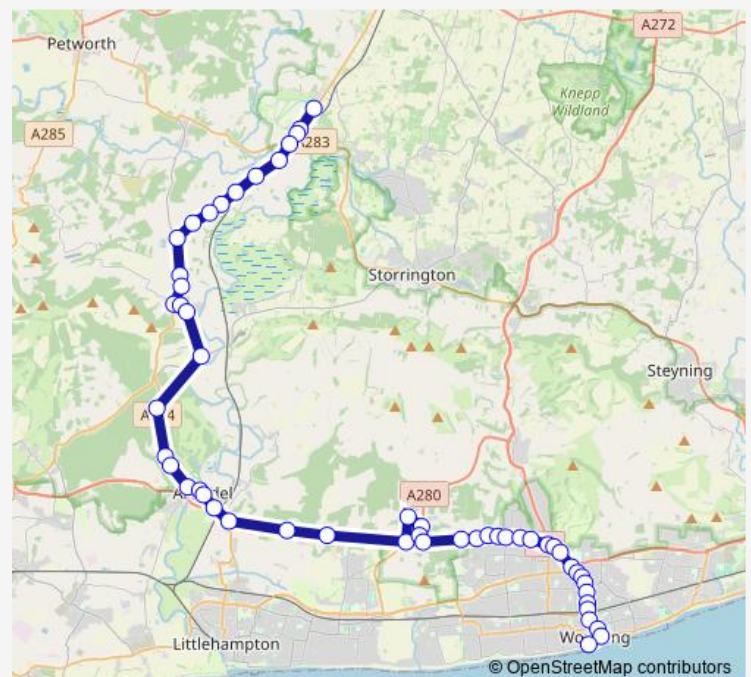

### Route schedule

Stane Street Close — The Lido

Monday —

Tuesday 09:59

Wednesday —

Thursday —

Friday 09:59

Saturday —

### Route info

Direction: Stane Street Close

Stops: 53

Trip Duration: 1 hour 0 min

69 — Alfold - Pulborough - Arundel - Worthing

Norfolk Arms

Queen Street

Railway Station