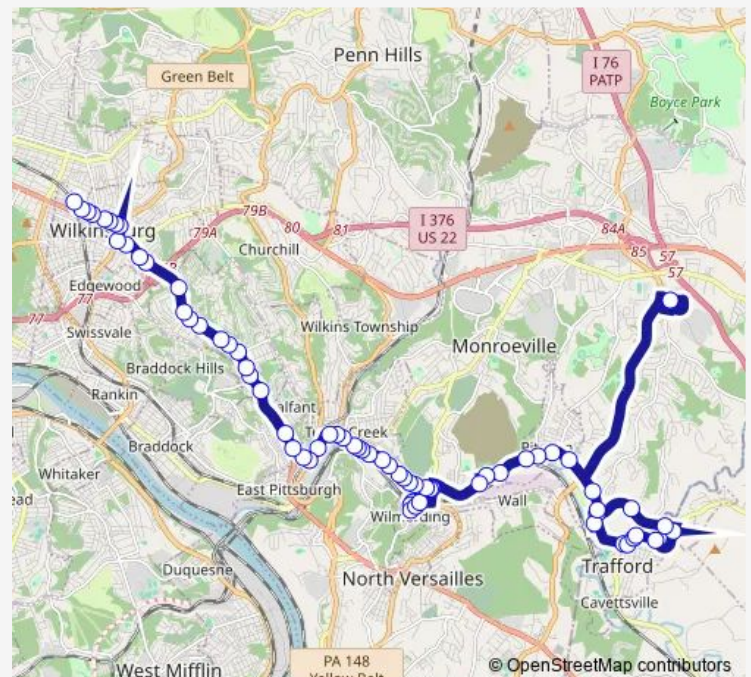

Wilkins AVE + Bellerock

Wilkins AVE + Wightman

Wilkins AVE + Negley

Route schedule

Liberty AVE + Gateway #4 — Forbes Hospital

Monday 07:15-20:35

Tuesday 07:15-20:35

Wednesday 07:15-20:35

Thursday 07:15-20:35

Friday 07:15-20:35

Saturday —

Sunday —

Route info

Direction: Liberty AVE + Gateway #4

Stops: 107

Trip Duration: 1 hour 32 min

69 — Trafford

Wilkins AVE + Murray

Wilkins AVE + Woodland

Wilkins AVE + Shady Fs

Wilkins AVE + Beechwood

Wilkins AVE + Barnsdale

Wilkins AVE + #6640

Wilkins AVE + Worth