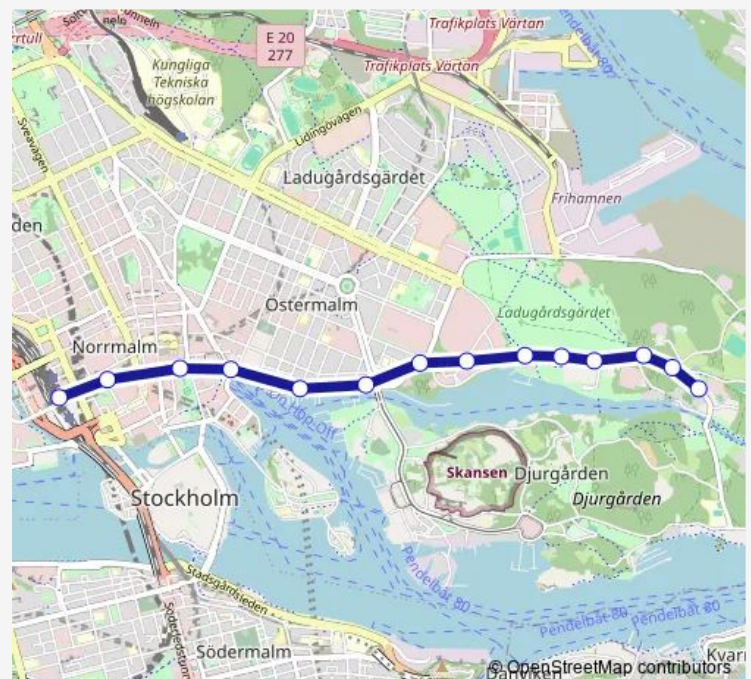

### Route schedule

Stockholm C Klarabergsviadukte — Djurgårdsbrunn

Monday 06:10-23:45

Tuesday 06:10-23:45

Wednesday 06:10-23:45

Thursday 06:10-23:45

Friday 06:10-23:45

Saturday 07:15-23:45

### Route info

Direction: Stockholm C Klarabergsviadukte

Stops: 14

Trip Duration: 0 hour 17 min