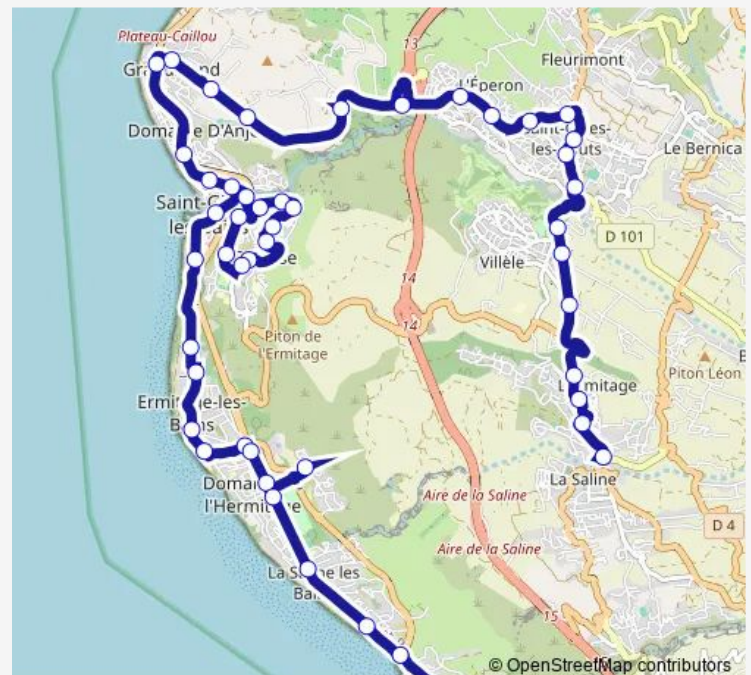

Thursday 06:15-16:30

Friday 06:15-16:30

Saturday 06:15-16:30

Sunday 07:30-16:25

Route info

Direction: PE. La Saline (Prisami)

Stops: 48

Trip Duration: 1 hour 0 min

69 — Saint-Paul ligne 69

Saint-Gilles les Bains

Ravine Saint-Gilles

Ecole Carosse

Carosse

Bonites

Capucins

Espadons

La Saline les Bains

Trou d'eau

La Serre

Centre J.Tessier

Direction

Centre J.Tessier — PE. La Saline (Prisami)

45 stops

[Open route schedule](#)

Saturday 07:25-17:45

Sunday 08:05-17:00

Route info

Direction: Centre J.Tessier

Stops: 45

Trip Duration: 1 hour 0 min

Saint-Gilles les Bains

Les Aigrettes Rd10