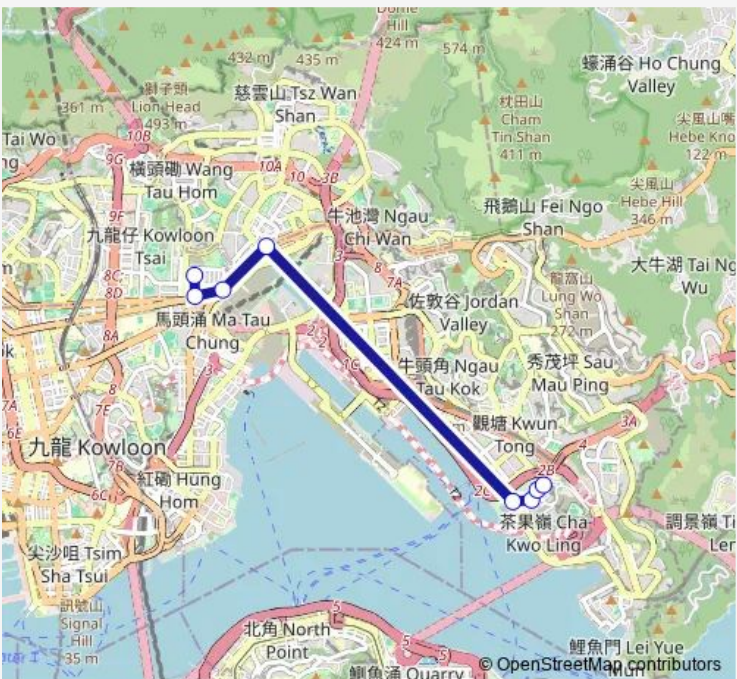

Bus 69 Laguna City - Kowloon City (Lion Rock Road)

[Go to website](#)

Direction
 LAGUNA CITY MINIBUS TERMINUS — LION ROCK ROAD, NEAR 70 LION ROCK ROAD
 11 stops
[Open route schedule](#)

- LAGUNA CITY MINIBUS TERMINUS
- CHA KWO LING ROAD, NEAR MANAGEMENT SERVICES CENTRE, LAGUNA CITY
- WAI YIP STREET, NEAR LAGUNA CITY BLOCK 12
- PRINCE EDWARD ROAD EAST, NEAR RHYTHM GARDEN BLOCK 8
- PRINCE EDWARD ROAD EAST, NEAR SAN PO KONG INTERCHANGE REST GARDEN
- PRINCE EDWARD ROAD WEST, NEAR KAI TAK NO.1 SEWAGE PUMPING STATION
- SUNG WONG TOI ROAD, NEAR SKY TOWER TOWER 2
- MA TAU CHUNG ROAD, NEAR ARGYLE STREET PLAYGROUND
- PRINCE EDWARD ROAD WEST, NEAR LAN YUEN
- JUNCTION ROAD, JUNCTION HOUSE|JUNCTION ROAD, NEAR JUNCTION HOUSE
- LION ROCK ROAD, NEAR 70 LION ROCK ROAD

Route schedule
 LAGUNA CITY MINIBUS TERMINUS — LION ROCK ROAD, NEAR 70 LION ROCK ROAD

Monday	10:00
Tuesday	10:00
Wednesday	10:00
Thursday	10:00
Friday	10:00
Saturday	10:00
Sunday	10:00

Route info
 Direction: LAGUNA CITY MINIBUS TERMINUS
 Stops: 11
 Trip Duration: 0 hour 12 min

Route info

Direction: LION ROCK ROAD, NEAR 70 LION ROCK
ROAD

Stops: 8

Trip Duration: 0 hour 12 min

Direction

LAGUNA CITY MINIBUS TERMINUS — LION ROCK ROAD, NEAR 70 LION ROCK ROAD

11 stops

[Open route schedule](#)

Tuesday 07:00-09:00

Wednesday 07:00-09:00

Thursday 07:00-09:00

Friday 07:00-09:00

Saturday 07:00

Sunday 07:00

Route info

Direction: LAGUNA CITY MINIBUS TERMINUS