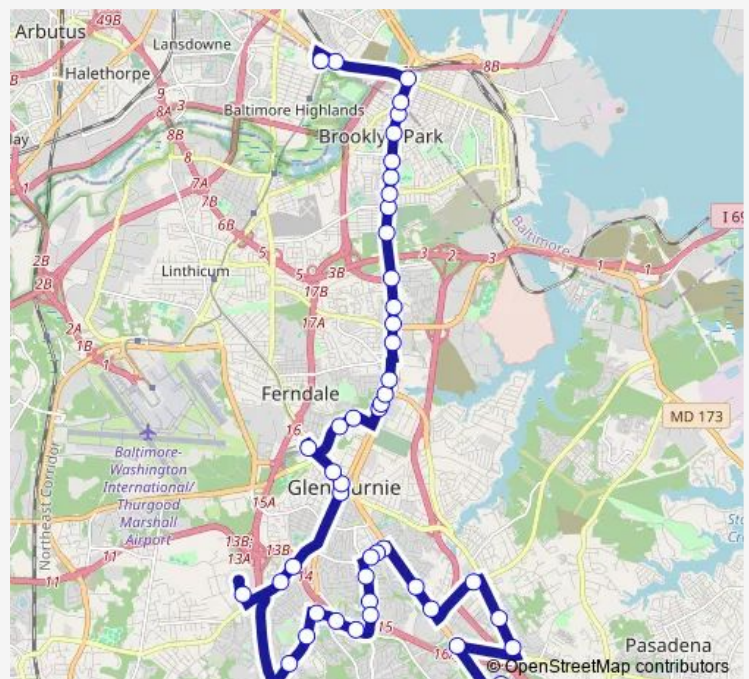

Crain HWY & Crain CT sb

1120 Crain HWY sb

Crain HWY & 11th AVE sb

Crain HWY & 8TH AVE sb

Route schedule

Patapsco Light Rail Station BAY 3 — Jumpers Hole Loop & Woodholme eb

Monday 05:18-00:33⁺¹

Tuesday 05:18-00:33⁺¹

Wednesday 05:18-00:33⁺¹

Thursday 05:18-00:33⁺¹

Friday 05:18-00:33⁺¹

Saturday 06:10-23:45

Sunday 11:07-19:32

Route info

Direction: Patapsco Light Rail Station BAY 3

Stops: 51

Trip Duration: 0 hour 52 min

8TH AVE & MAY Wagner LN sb

8TH AVE & Baltimore Annapolis Blvd sb

Cromwell Light Rail Station BAY 2

Baltimore Annapolis Blvd & Maple LN eb

Baltimore Annapolis Blvd & Crain HWY eb

Crain HWY & Central AVE sb

Crain HWY & 3RD AVE sb

Crain HWY & Wilson Blvd sb

Crain HWY & Main AVE sb

Quarterfield RD & Jonathan AVE wb

7704 Quarterfield Rd

Quarterfield RD & Landmark DR sb ns

George Clauss Blvd & WAL Mart wb