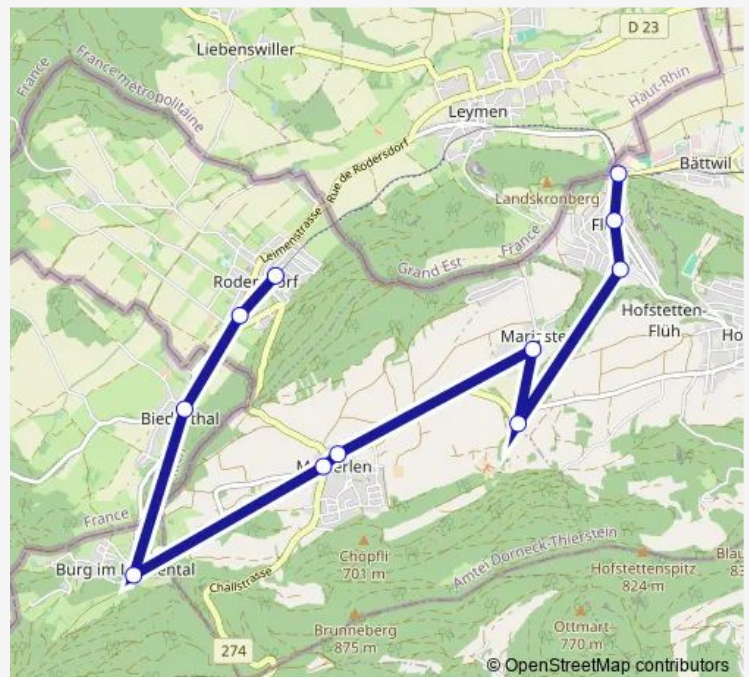

Flüh, Station — Rodersdorf, Station

Monday	09:44-02:23 ⁺¹
Tuesday	03:23-02:23 ⁺¹
Wednesday	03:23-02:23 ⁺¹
Thursday	03:23-02:23 ⁺¹
Friday	03:23-02:23 ⁺¹
Saturday	03:23-02:23 ⁺¹
Sunday	03:23-23:49

Route info

Direction: Flüh, Station

Stops: 11

Trip Duration: 0 hour 16 min

Direction

Rodersdorf, Station — Flüh, Station

10 stops

[Open route schedule](#)

Rodersdorf, Station

Flüh, Station

Route schedule

Rodersdorf, Station — Flüh, Station

Monday 08:21-22:21

Tuesday 10:21-22:21

Wednesday 10:21-22:21

Thursday 08:21-22:21

Friday 08:21-22:21

Saturday 08:21-22:21

Sunday 08:21-22:21

Route info

Direction: Rodersdorf, Station

Stops: 10

Trip Duration: 0 hour 21 min

Direction

Flüh, Station — Rodersdorf, Station