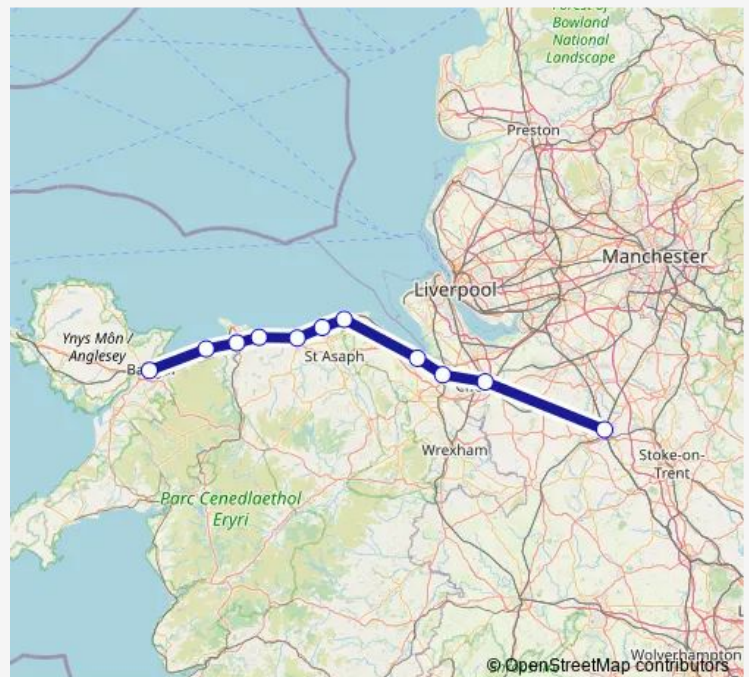

Rail Vt:Cre->Bng VT train service from CRE to Bng

[Go to website](#)

Direction

Crewe — Bangor (Gwynedd)

11 stops

[Open route schedule](#)

Crewe
Chester
Shotton
Flint
Prestatyn
Rhyl
Abergele & Pensarn
Colwyn Bay
Llandudno Junction
Penmaenmawr
Bangor (Gwynedd)

Route schedule

Crewe — Bangor (Gwynedd)

| | |
|-----------|-------|
| Monday | 17:49 |
| Tuesday | 17:49 |
| Wednesday | 17:49 |
| Thursday | 17:49 |
| Friday | 17:49 |
| Saturday | — |
| Sunday | — |

Route info

Direction: Crewe

Stops: 11

Trip Duration: 1 hour 29 min

■ Vt:Cre->Bng — VT train service from CRE to Bng

Vt:Cre->Bng Rail time schedules and route maps are available in an offline PDF at busmaps.com. Use the busmaps.com website to see live bus times, train schedule or subway schedule, and step-by-step directions for all public transit in Conwy