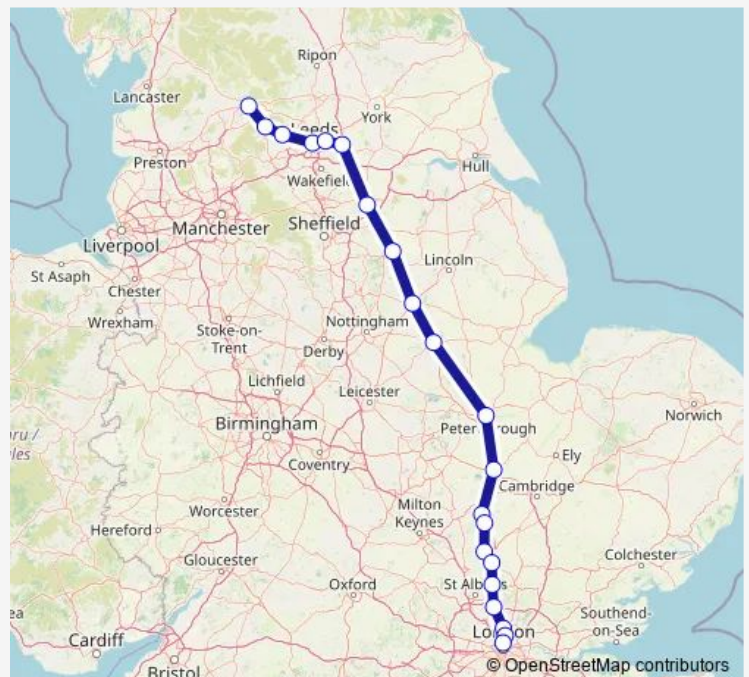

### Route schedule

Skipton — London Kings Cross

Monday —

Tuesday —

Wednesday —

Thursday —

Friday —

Saturday 06:56

### Route info

Direction: Skipton

Stops: 21

Trip Duration: 2 hour 54 min

■ Gr:Ski->Kgx — GR train service from SKI to Kgx

## Direction

Skipton — London Kings Cross

21 stops

[Open route schedule](#)

Skipton

Keighley

Shipley

Leeds

Wakefield Westgate

Adwick

Doncaster

Retford

Newark North Gate

Grantham

Peterborough

Huntingdon