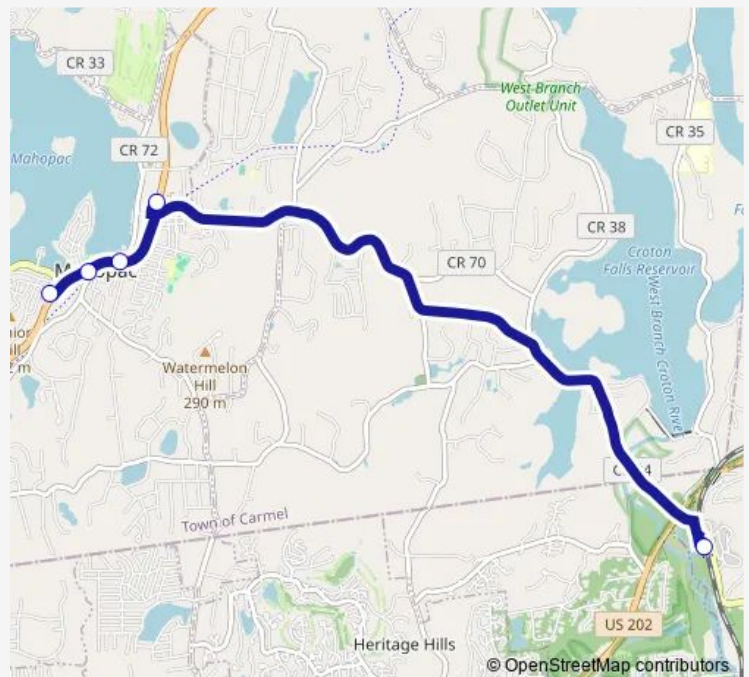

Croton Falls Metro North Station

### Route schedule

Lakeview Market & Deli — Croton Falls Metro North Station

Monday 05:24-16:47

Tuesday 05:24-16:47

Wednesday 05:24-16:47

Thursday 05:24-16:47

Friday 05:24-16:47

Saturday —

### Route info

Direction: Lakeview Market & Deli

Stops: 5

Trip Duration: 0 hour 15 min

Shuttle — Croton Falls Commuter Shuttle

**Direction**

Croton Falls Metro North Station — Lakeview Market &amp; Deli

5 stops