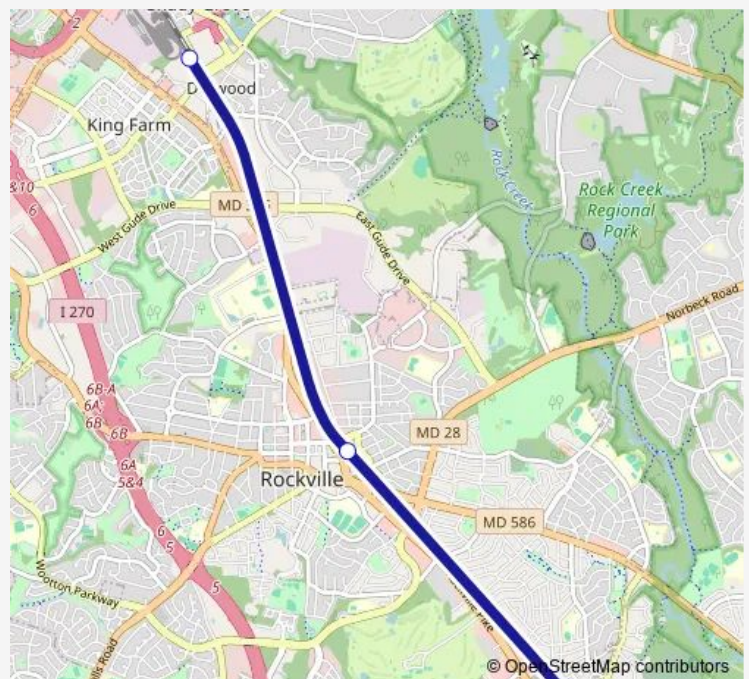

Bus SHUTTLE

[Go to website](#)

Direction

Twinbrook, RED Line Center Platform — Shady Grove, RED Line Center Platform

3 stops

[Open route schedule](#)

Twinbrook, RED Line Center Platform

Rockville, RED Line Center Platform

Shady Grove, RED Line Center Platform

Route schedule

Twinbrook, RED Line Center Platform — Shady Grove, RED Line Center Platform

Monday	04:57-00:55 ⁺¹
Tuesday	04:57-00:55 ⁺¹
Wednesday	04:57-00:55 ⁺¹
Thursday	04:57-00:55 ⁺¹
Friday	04:57-01:45 ⁺¹
Saturday	07:05-01:45 ⁺¹
Sunday	07:05-00:45 ⁺¹

Route info

Direction: Twinbrook, RED Line Center Platform

Stops: 3

Trip Duration: 0 hour 20 min

■ SHUTTLE

Direction

Shady Grove, RED Line Center Platform — Twinbrook,
RED Line Center Platform

3 stops

[Open route schedule](#)

Shady Grove, RED Line Center Platform

Rockville, RED Line Center Platform

Twinbrook, RED Line Center Platform

Route schedule

Shady Grove, RED Line Center Platform — Twinbrook,
RED Line Center Platform