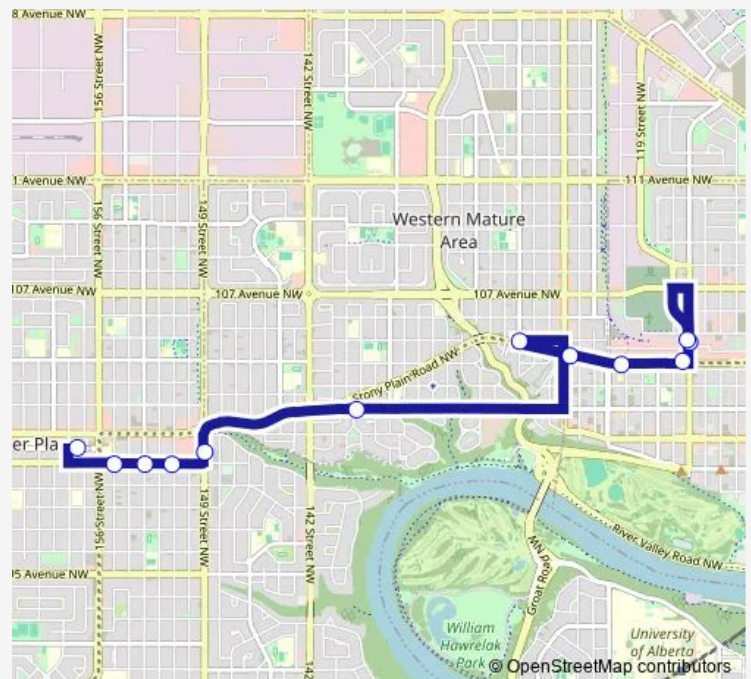

155 Street & 100 Avenue

153 Street & 100 Avenue

151 Street & 100 Avenue

149 Street & 100 Avenue

138 Street & 102 Avenue

127 Street & 105 Avenue

124 Street & Stony Plain Road

120 Street & 104 Avenue

116 Street & 105 Avenue

116 Street & 105 Avenue

116 Street & Unity Square Road

Route schedule

Jasper Place TC on 100a Avenue Bay J — 116 Street & Unity Square Road

Monday	06:30-19:30
Tuesday	06:30-19:30
Wednesday	06:30-19:30
Thursday	06:30-19:30
Friday	06:30-19:30
Saturday	06:30-19:30
Sunday	06:30-19:30

Route info

Direction: Jasper Place TC on 100a Avenue Bay J

Stops: 12

Trip Duration: 0 hour 24 min

Shuttle — Jasper Place - Unity Square Shuttle

Direction

116 Street & Unity Square Road — Jasper Place TC on 100a Avenue Bay J

12 stops

[Open route schedule](#)

116 Street & Unity Square Road

120 Street & 104 Avenue

127 Street & 105 Avenue

124 Street & Stony Plain Road

138 Street & 102 Avenue

146 Street & Stony Plain Road