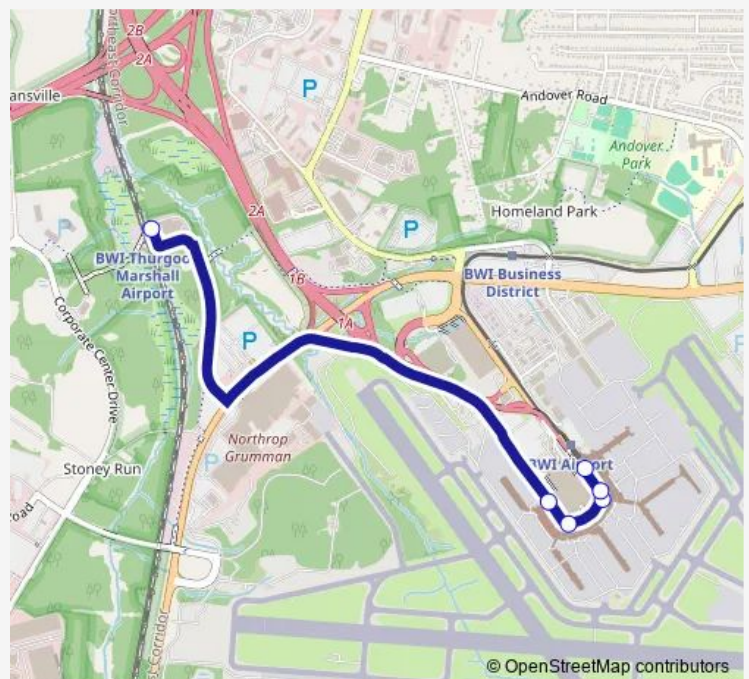

Upper Level Terminal - Concourses B & C

Upper Level Terminal - Concourse D

Upper Level Terminal - Concourses D & E

Upper Level Terminal - Concourse E

Route schedule

BWI Amtrak/Marc Station — Upper Level Terminal - Concourse E

Monday 05:00

Tuesday 05:00

Wednesday 05:00

Thursday 05:00

Friday 05:00

Saturday 05:00

Sunday 05:00

Route info

Direction: BWI Amtrak/Marc Station

Stops: 6

Trip Duration: 0 hour 12 min

Shuttle — Marc/Amtrak Shuttle

Direction

Off-Site Parking Pick-Up (Zone 2) — BWI Amtrak/Marc Station

3 stops

[Open route schedule](#)

Thursday 05:12

Friday 05:12

Saturday 05:12

Sunday 05:12

Route info

Direction: Off-Site Parking Pick-Up (Zone 2)

Stops: 3

Trip Duration: 0 hour 12 min