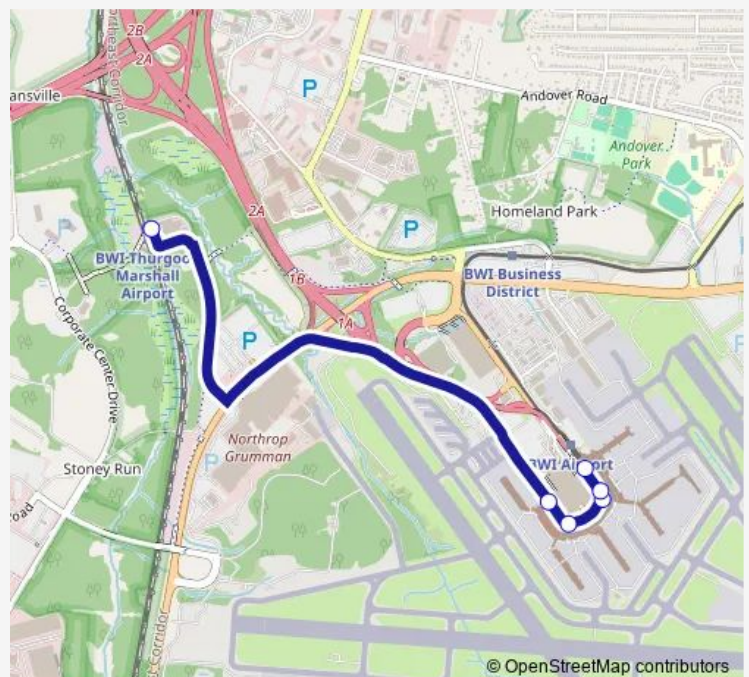

### Direction

BWI Amtrak/Marc Station — Upper Level Terminal - Concourse E

6 stops

[Open route schedule](#)

BWI Amtrak/Marc Station

Upper Level Terminal - Concourse A

Upper Level Terminal - Concourses B & C

Upper Level Terminal - Concourse D

Upper Level Terminal - Concourses D & E

Upper Level Terminal - Concourse E

### Route schedule

BWI Amtrak/Marc Station — Upper Level Terminal - Concourse E

Monday 05:00

Tuesday 05:00

Wednesday 05:00

Thursday 05:00

Friday 05:00

Saturday 05:00

### Route info

Direction: BWI Amtrak/Marc Station

Stops: 6

Trip Duration: 0 hour 12 min

Shuttle — Marc/Amtrak Shuttle

**Direction**

Off-Site Parking Pick-Up (Zone 2) — BWI Amtrak/Marc Station

3 stops