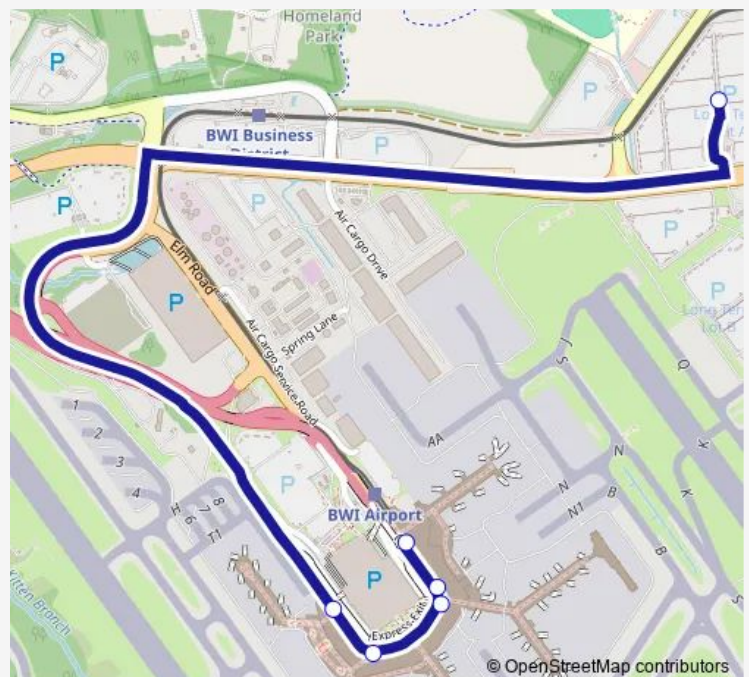

Upper Level Terminal - Concourses B & C

Upper Level Terminal - Concourse D

Upper Level Terminal - Concourses D & E

Upper Level Terminal - Concourse E

Route schedule

BWI Long Term Parking A — Upper Level Terminal - Concourse E

Monday	05:00
Tuesday	05:00
Wednesday	05:00
Thursday	05:00
Friday	05:00
Saturday	05:00
Sunday	05:00

Route info

Direction: BWI Long Term Parking A

Stops: 6

Trip Duration: 0 hour 12 min

Shuttle — Long Term Parking A Shuttle

Direction

Off-Site Parking Pick-Up (Zone 2) — BWI Long Term Parking A

3 stops

[Open route schedule](#)

Off-Site Parking Pick-Up (Zone 2)

Off-Site Parking Pick-Up (Zone 4)

BWI Long Term Parking A

Route schedule

Thursday 05:12

Friday 05:12

Saturday 05:12

Sunday 05:12

Route info

Direction: Off-Site Parking Pick-Up (Zone 2)

Stops: 3

Trip Duration: 0 hour 8 min