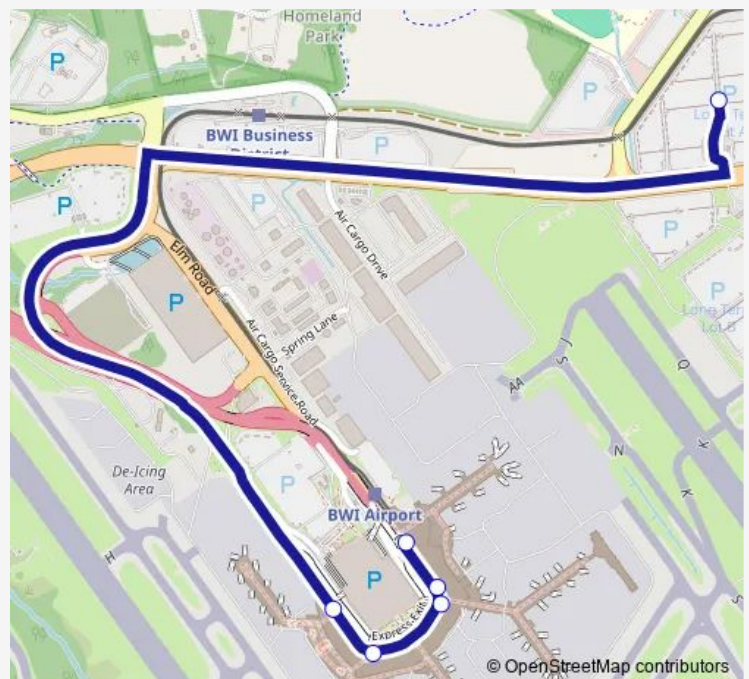

Upper Level Terminal - Concourses B & C

Upper Level Terminal - Concourse D

Upper Level Terminal - Concourses D & E

Upper Level Terminal - Concourse E

Route schedule

BWI Long Term Parking A — Upper Level Terminal - Concourse E

Monday	05:00
Tuesday	05:00
Wednesday	05:00
Thursday	05:00
Friday	05:00
Saturday	05:00
Sunday	05:00

Route info

Direction: BWI Long Term Parking A

Stops: 6

Trip Duration: 0 hour 12 min

Shuttle — Long Term Parking A Shuttle

Direction

Off-Site Parking Pick-Up (Zone 2) — BWI Long Term Parking A

3 stops

[Open route schedule](#)

Off-Site Parking Pick-Up (Zone 2)

Off-Site Parking Pick-Up (Zone 4)

BWI Long Term Parking A

Route schedule

Thursday 05:12

Friday 05:12

Saturday 05:12

Sunday 05:12

Route info

Direction: Off-Site Parking Pick-Up (Zone 2)

Stops: 3

Trip Duration: 0 hour 8 min