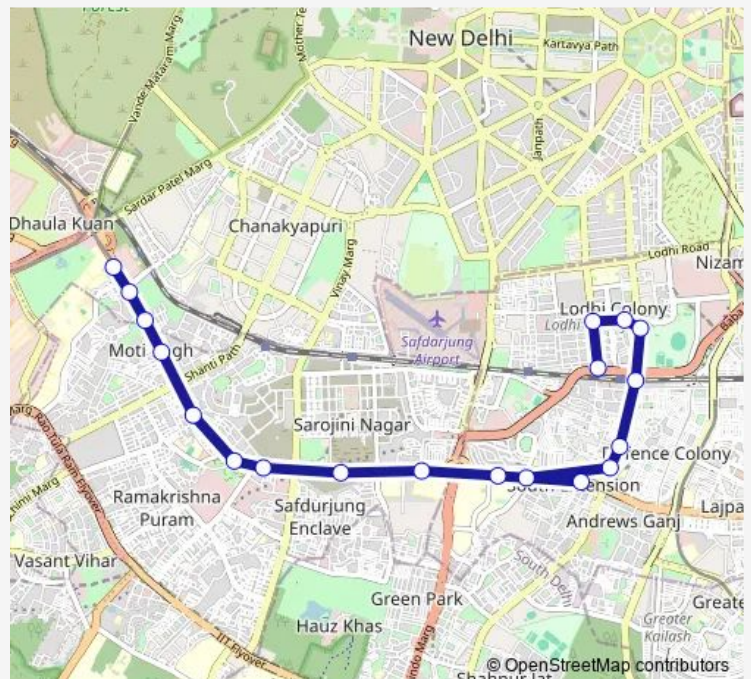

Arsd College (Dhaulta Kuan)

Route schedule

Kushak Nallah Depot — Arsd College (Dhaulta Kuan)

Monday 06:21-19:08

Tuesday 06:21-19:08

Wednesday 06:21-19:08

Thursday 06:21-19:08

Friday 06:21-19:08

Saturday 06:21-19:08

Sunday 06:21-19:08

Route info

Direction: Kushak Nallah Depot

Stops: 19

Trip Duration: 0 hour 43 min

507Inkstldown

Bus time schedules and route maps are available in an offline PDF at busmaps.com. Use the busmaps.com website to see live bus times, train schedule or subway schedule, and step-by-step directions for all public transit in Defence Colony