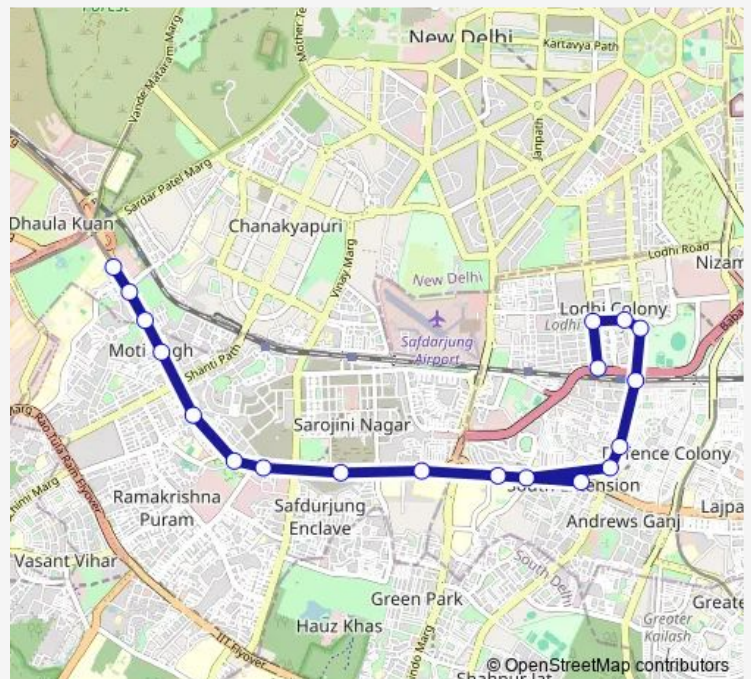

Arsd College (Dhaulta Kuan)

Route schedule

Kushak Nallah Depot — Arsd College (Dhaulta Kuan)

Monday 06:21-19:08

Tuesday 06:21-19:08

Wednesday 06:21-19:08

Thursday 06:21-19:08

Friday 06:21-19:08

Saturday 06:21-19:08

Sunday 06:21-19:08

Route info

Direction: Kushak Nallah Depot

Stops: 19

Trip Duration: 0 hour 43 min

507Inkstldown

Bus time schedules and route maps are available in an offline PDF at busmaps.com. Use the busmaps.com website to see live bus times, train schedule or subway schedule, and step-by-step directions for all public transit in Defence Colony