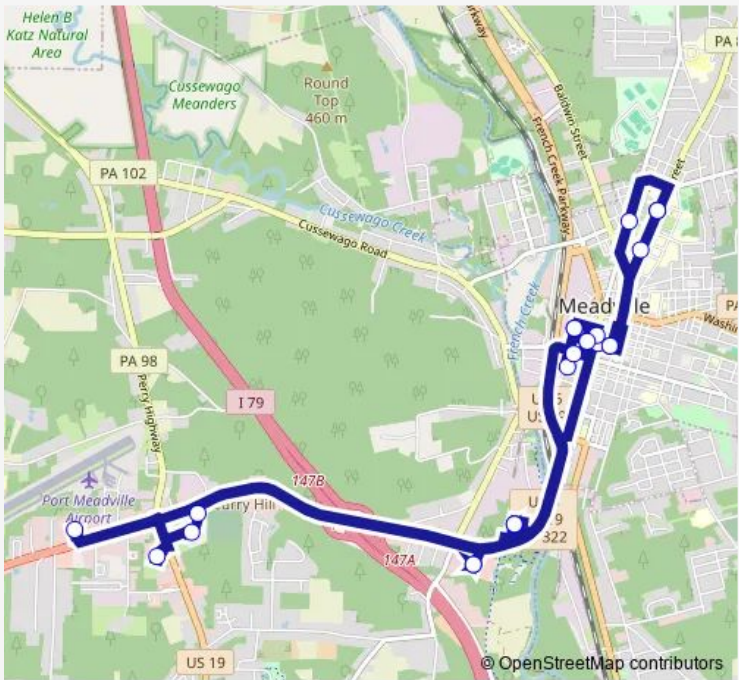

[Go to website](#)

**Direction**  
 N Main at Baldwin — N Main at Baldwin  
 21 stops  
[Open route schedule](#)

- N Main at Baldwin
- N Main and Loomis
- Diamond Park Square
- Chestnut (Academy Theatre)
- Park Ave and Cherry St (Erie Bank)
- Downtown Mall
- Cata Office Meadville
- Chestnut St and Market St
- Park Avenue Plaza
- Giant Eagle - Meadville
- Wal-Mart - Meadville
- The Movies at Meadville
- Vernon Place
- TJ Maxx
- Giant Eagle - Meadville
- Park Avenue Plaza
- Post Office
- Downtown Mall
- Diamond Park Square
- Brooks Hall
- N Main at Baldwin

Route schedule  
 N Main at Baldwin — N Main at Baldwin

Monday	—
Tuesday	—
Wednesday	—
Thursday	16:00-22:00
Friday	—
Saturday	—
Sunday	—

Route info  
 Direction: N Main at Baldwin  
 Stops: 21  
 Trip Duration: 0 hour 52 min

■ The Loop **BusMaps**

The Loop Bus time schedules and route maps are available in an offline PDF at [busmaps.com](https://busmaps.com). Use the [busmaps.com](https://busmaps.com) website to see live bus times, train schedule or subway schedule, and step-by-step directions for all public transit in Meadville

The schedule is provided in the local timezone. Times with "(+1)" indicate departures on the next day.

PDF file created on 2025-01-31

2024 BusMaps.com - All Rights Reserved