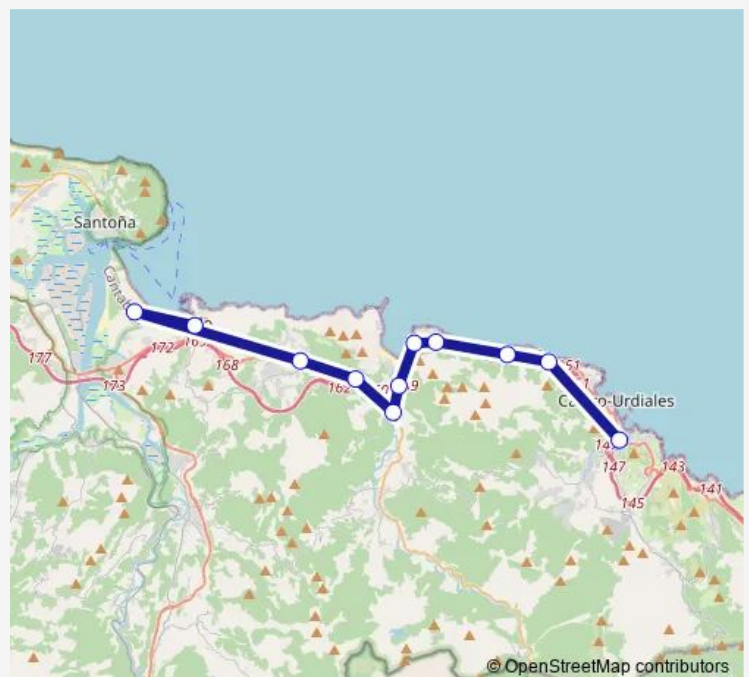

Bus ALSA - A2 Cas-Lar A2 Castro Urdiales-Laredo (Hospital)

[Go to website](#)

Direction

Castro Urdiales — Laredo

11 stops

[Open route schedule](#)

Castro Urdiales

Allendelagua

Laredo

Route schedule

Castro Urdiales — Laredo

Monday	07:00-15:30
Tuesday	07:00-15:30
Wednesday	07:00-15:30
Thursday	07:00-15:30
Friday	07:00-15:30
Saturday	10:00-15:30
Sunday	10:00-15:30

Route info

Direction: Castro Urdiales

Stops: 11

Trip Duration: 0 hour 50 min

■ ALSA - A2 Cas-Lar — A2 Castro Urdiales-Laredo (Hospital)

BusMaps

ALSA - A2 Cas-Lar Bus time schedules and route maps are available in an offline PDF at busmaps.com. Use the busmaps.com website to see live bus times, train schedule or subway schedule, and step-by-step directions for all public transit in Liendo