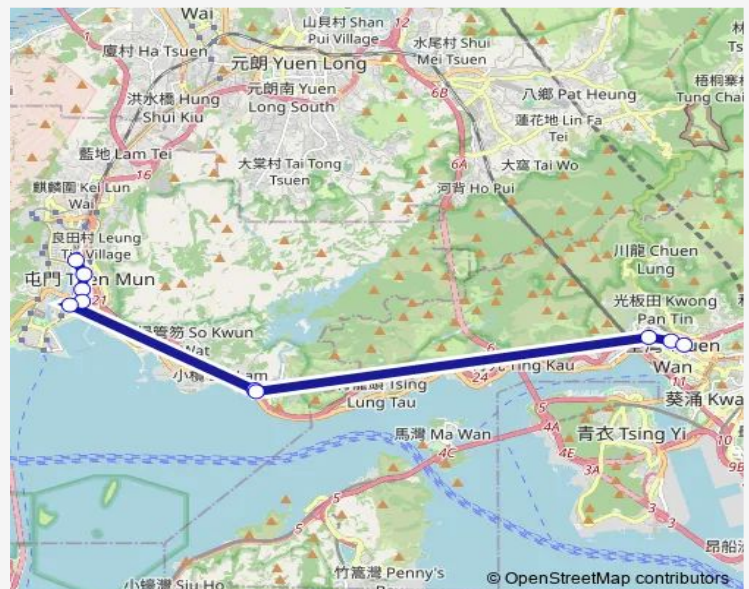

[Kmb] Tuen MUN Central BUS Terminus|[Lrtfeeder] Tuen MUN Town Centre

[Kmb] ON Ting Estate|[Lrtfeeder] ON Ting Estate|[Lwb] ON Ting Estate

[Kmb] SIU LUN Court|[Lwb] SIU LUN Court

[Ctb] Goodview Garden, HOI CHU Road|[Kmb] Goodview Garden|[Lwb] Goodview Garden

[Ctb] Tuen MUN Road BUS-BUS Interchange, Tuen MUN Road|[Kmb] Tuen MUN Road Interchange|[Kmb] Tuen MUN Road Interchange

[Ctb] Tuen MUN Road BUS-BUS Interchange, Tuen MUN Road|[Kmb] Tuen MUN Road Interchange

[Kmb] Tsuen King Circuit Flyover

[Kmb] Discovery Park|[Lwb] Discovery Park|[Xb] Tsuen WAN Castle Peak Road NO. 388

[Kmb] Tsuen WAN Station BUS Terminus|[Xb] Tsuen WAN Station NAM Fung Centre BUS Terminus

Route schedule

[Ctb] Tuen MUN Station|[Kmb] Tuen MUN Station BUS Terminus|[Lrtfeeder] Tuen MUN Station|[Lrtfeeder] Tuen MUN Station|[Lwb] Tuen MUN Station BUS Terminus — [Kmb] Tsuen WAN Station BUS Terminus|[Xb] Tsuen WAN Station NAM Fung Centre BUS Terminus

Monday	05:40-23:30
Tuesday	05:40-23:30
Wednesday	05:40-23:30
Thursday	05:40-23:30
Friday	05:40-23:30
Saturday	05:40-23:30
Sunday	05:40-23:30

Route info

Direction: [Ctb] Tuen MUN Station|[Kmb] Tuen MUN Station BUS Terminus|[Lrtfeeder] Tuen MUN Station|[Lrtfeeder] Tuen MUN Station|[Lwb] Tuen MUN Station BUS Terminus

Stops: 10

Trip Duration: 0 hour 35 min