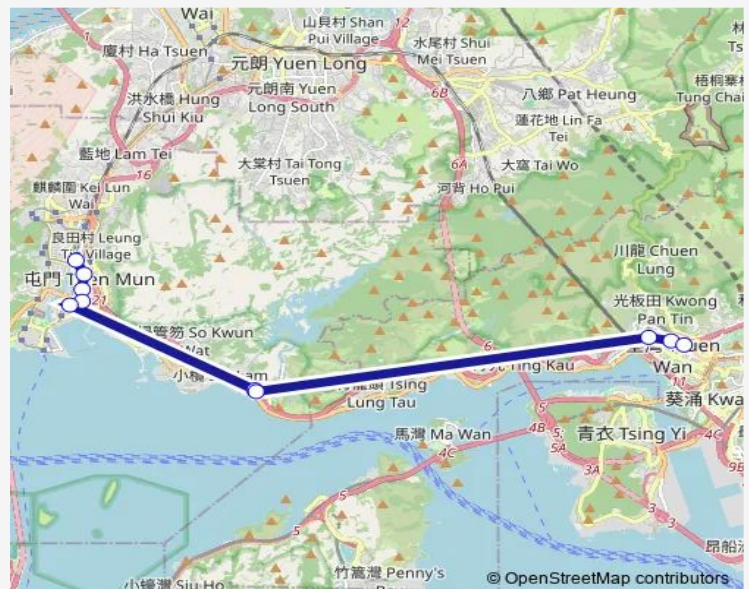

Monday 05:40-23:30

Tuesday 05:40-23:30

Wednesday 05:40-23:30

Thursday 05:40-23:30

Friday 05:40-23:30

Saturday 05:40-23:30

Sunday 05:40-23:30

Route info

Direction: [Ctb] Tuen MUN Station|[Kmb] Tuen MUN Station BUS Terminus|[Lrtfeeder] Tuen MUN Station|[Lrtfeeder] Tuen MUN Station|[Lwb] Tuen MUN Station BUS Terminus

Stops: 10

Trip Duration: 0 hour 35 min