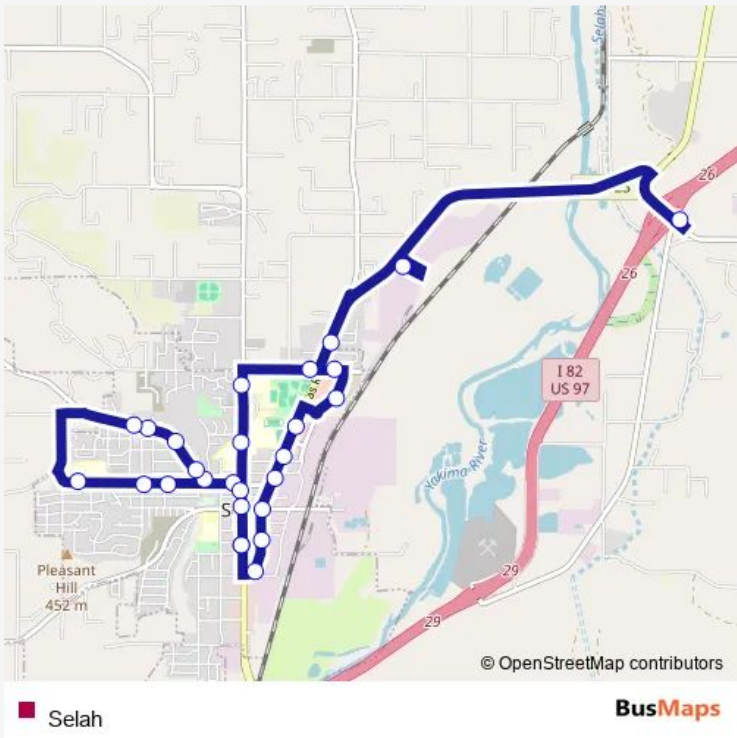

Direction
 Selah Civic Center — Selah Civic Center
 27 stops
[Open route schedule](#)

- Selah Civic Center
- Tree Top
- Tree Top Store & Visitor Center/The Villager Apartments
- S Wenas Rd & E Naches Ave
- N Wenas Rd & E Fremont Ave
- N Wenas Rd and E Home Ave
- Helms True Value Hardware
- North Park Centre
- E Goodlander Rd - North Park Centre
- N Wenas Rd & Taylor Loop Rd
- Zirkle Fruit
- Firing Center Road Park and Ride
- Goodlander Rd & N Wenas Rd
- Selah High School
- Selah Middle School
- W Fremont Ave & N 1st St
- Speyers Rd & W Fremont Ave
- Speyers Rd & N 5th St
- Yakima Valley School
- Speyers Rd & N 9th St
- Speyers Rd & N 11th St

Route schedule
 Selah Civic Center — Selah Civic Center

Monday	06:45-17:23
Tuesday	06:45-17:23
Wednesday	06:45-17:23
Thursday	06:45-17:23
Friday	06:45-17:23
Saturday	10:30-16:40
Sunday	—

Route info
 Direction: Selah Civic Center
 Stops: 27
 Trip Duration: 0 hour 30 min

Selah Intermediate School

W Fremont Ave & N 10th St

W Fremont Ave & N 8th St

N 1st St & W Fremont Ave

Selah City Hall

Selah Civic Center

Selah Bus time schedules and route maps are available in an offline PDF at busmaps.com. Use the busmaps.com website to see live bus times, train schedule or subway schedule, and step-by-step directions for all public transit in Yakima

The schedule is provided in the local timezone. Times with "(+1)" indicate departures on the next day.

PDF file created on 2025-02-26

2024 BusMaps.com - All Rights Reserved