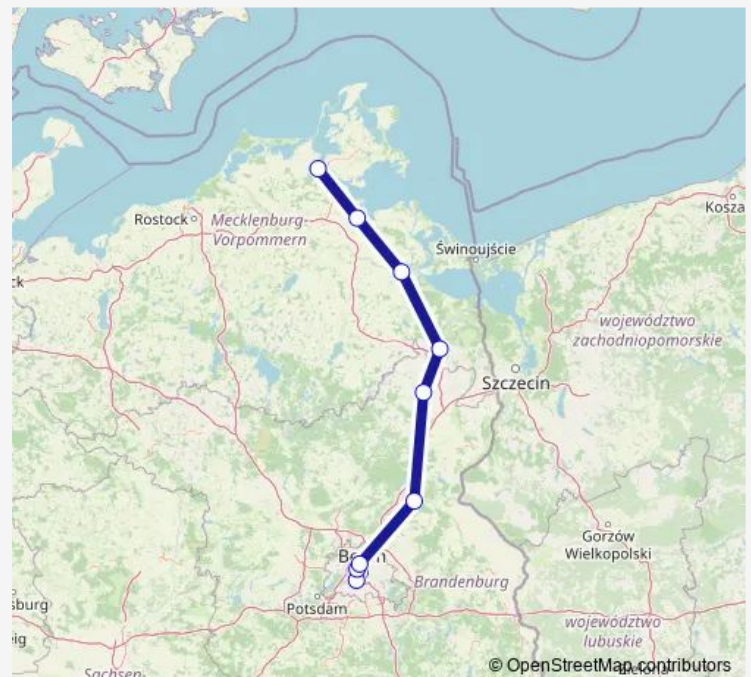

Rail IC 2428

[Go to website](#)**Direction**

Berlin Südkreuz — Stralsund Hbf

9 stops

[Open route schedule](#)

Berlin Südkreuz

Berlin Hbf (tief)

Berlin Gesundbrunnen

Eberswalde Hbf

Prenzlau

Pasewalk

Anklam

Greifswald

Stralsund Hbf

Route schedule

Berlin Südkreuz — Stralsund Hbf

Monday 18:13-18:21

Tuesday 18:13-18:21

Wednesday 18:13-18:21

Thursday 18:13-18:21

Friday 18:13-18:21

Saturday —

Sunday —

Route info

Direction: Berlin Südkreuz

Stops: 9

Trip Duration: 2 hour 46 min

■ IC 2428

IC 2428 Rail time schedules and route maps are available in an offline PDF at busmaps.com. Use the busmaps.com website to see live bus times, train schedule or subway schedule, and step-by-step directions for all public transit in Berlin