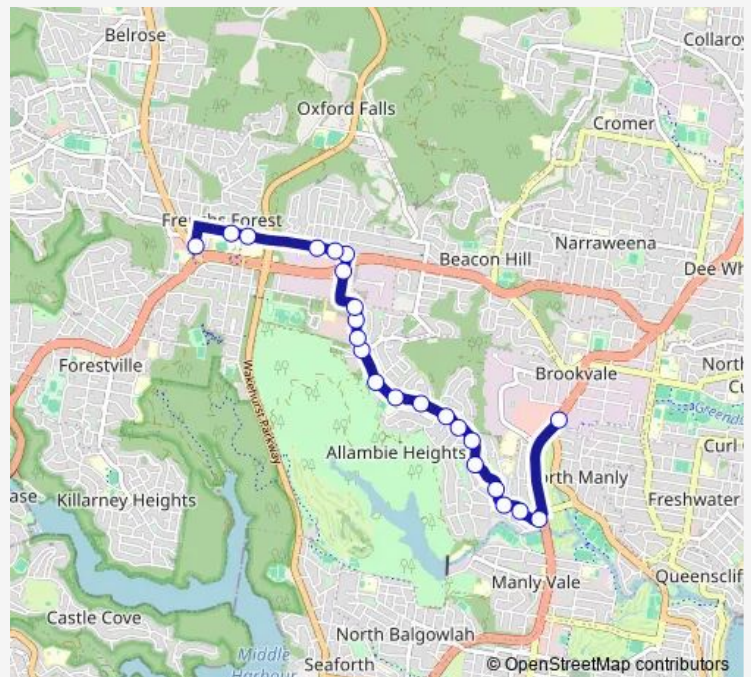

School Bus 776n Forest High School to Brookvale

[Go to website](#)

Direction

The Forest High School, Frenchs Forest Rd, Stand C —
Warringah Mall, Pittwater Rd, Stand D

21 stops

[Open route schedule](#)

The Forest High School, Frenchs Forest Rd, Stand C

Kentwell Rd Before Condamine St

Condamine St After James St

Condamine St At Pozieres Pde

Warringah Mall, Pittwater Rd, Stand D

Route schedule

The Forest High School, Frenchs Forest Rd, Stand C —
Warringah Mall, Pittwater Rd, Stand D

Monday 15:10

Tuesday 15:10

Wednesday 15:10

Thursday 15:10

Friday 15:10

Saturday —

Sunday —

Route info

Direction: The Forest High School, Frenchs Forest Rd,
Stand C

Stops: 21

Trip Duration: 0 hour 21 min

776n — Forest High School to Brookvale

776n School Bus time schedules and route maps are available in an offline PDF at busmaps.com. Use the busmaps.com website to see live bus times, train schedule or subway schedule, and step-by-step directions for all public transit in Sydney