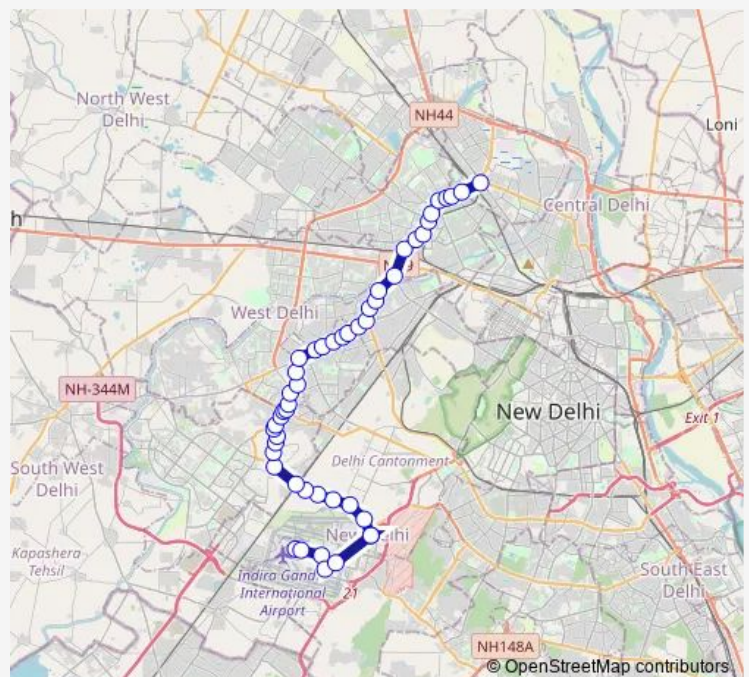

### Route schedule

IGI Airport Terminal 2 (Air India Office) — Azadpur Terminal

Monday 06:52-20:11

Tuesday 06:52-20:11

Wednesday 06:52-20:11

Thursday 06:52-20:11

Friday 06:52-20:11

Saturday 06:52-20:11

Sunday 06:52-20:11

### Route info

Direction: IGI Airport Terminal 2 (Air India Office)

Stops: 48

Trip Duration: 1 hour 50 min

 AIR-05down

 BusMaps

C2D Janakpuri

C4E Janakpuri