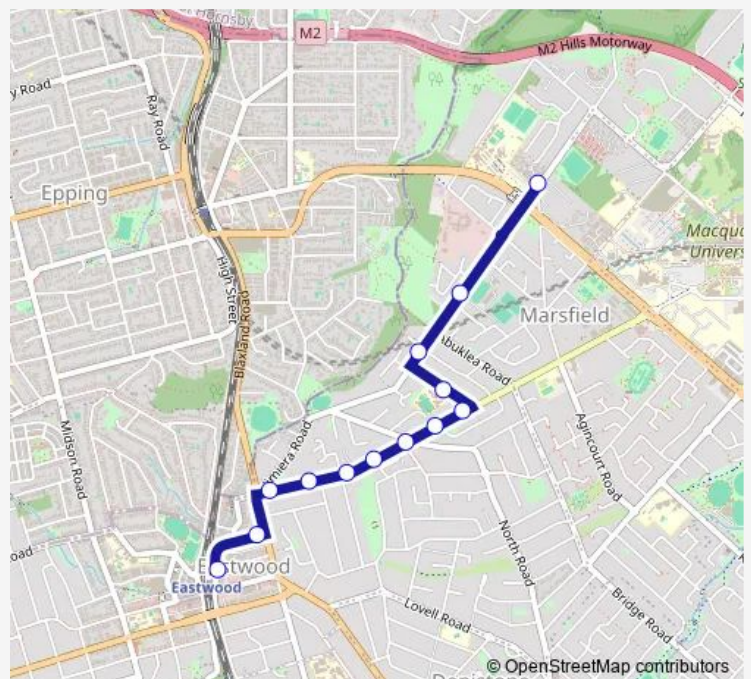

Eastwood Heights Primary School, Lincoln St

Vimiera Rd Opp Raymond St

Vimiera Rd After Rugby Rd

Epping Boys High School, Vimiera Rd, Stand A

Route schedule

Eastwood Station, Ethel St, Stand E — Epping Boys High School, Vimiera Rd, Stand A

Monday 08:15-08:23

Tuesday 08:15-08:23

Wednesday 08:15-08:23

Thursday 08:15-08:23

Friday 08:15-08:23

Saturday —

Sunday —

Route info

Direction: Eastwood Station, Ethel St, Stand E

Stops: 13

Trip Duration: 0 hour 10 min

790w — Epping Boys High to Eastwood Station

Direction

Epping Boys High School, Vimiera Rd, Stand A — Eastwood Station, Railway Pde, Stand D

Monday 15:30

Tuesday 15:30

Wednesday 14:30

Thursday 15:30

Friday 15:30

Saturday —

Sunday —

Route info