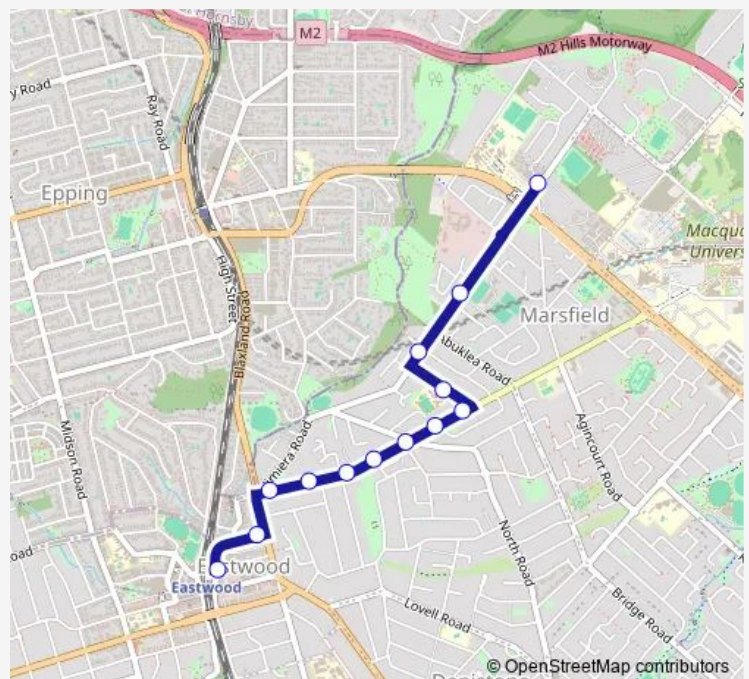

Eastwood Heights Primary School, Lincoln St

Vimiera Rd Opp Raymond St

Vimiera Rd After Rugby Rd

Epping Boys High School, Vimiera Rd, Stand A

Route schedule

Eastwood Station, Ethel St, Stand E — Epping Boys High School, Vimiera Rd, Stand A

Monday 08:15-08:23

Tuesday 08:15-08:23

Wednesday 08:15-08:23

Thursday 08:15-08:23

Friday 08:15-08:23

Saturday —

Sunday —

Route info

Direction: Eastwood Station, Ethel St, Stand E

Stops: 13

Trip Duration: 0 hour 10 min

790w — Epping Boys High to Eastwood Station

Direction

Epping Boys High School, Vimiera Rd, Stand A — Eastwood Station, Railway Pde, Stand D

Monday 15:30

Tuesday 15:30

Wednesday —

Thursday 15:30

Friday 15:30

Saturday —

Sunday —

Route info