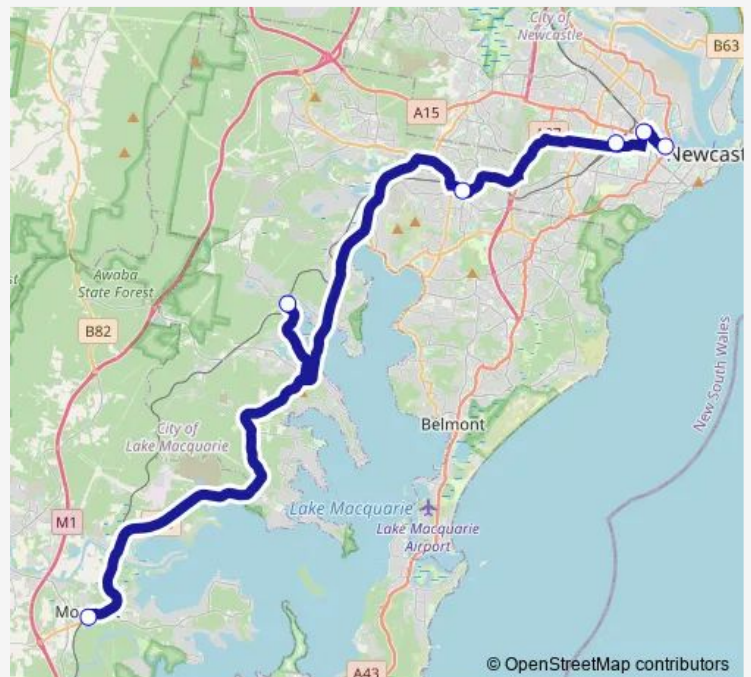

Rail Replacement Bus Service 32CN Morisset, then Fassifern, Cardiff, Broadmeadow, Hamilton, Newcastle

[Go to website](#)

Direction

Newcastle Interchange, Stand C — Morisset Station, Stand A

6 stops

[Open route schedule](#)

Newcastle Interchange, Stand C

Hamilton Station, Beaumont St, Stand B

Broadmeadow Coach Stop, Graham Rd

Cardiff Station, Main Rd

Fassifern Station, Tucker Cl

Morisset Station, Stand A

Route schedule

Newcastle Interchange, Stand C — Morisset Station, Stand A

Monday	21:18-02:01 ⁺¹
Tuesday	21:18-02:01 ⁺¹
Wednesday	21:18-02:01 ⁺¹
Thursday	—
Friday	—
Saturday	—
Sunday	—

Route info

Direction: Newcastle Interchange, Stand C

Stops: 6

Trip Duration: 1 hour 7 min

32CN — Morisset, then Fassifern, Cardiff, Broadmeadow, Hamilton, Newcastle

Direction

Morrisset Station, Stand A — Newcastle Interchange, Stand B

6 stops

[Open route schedule](#)

Morrisset Station, Stand A

Fassifern Station, Tucker Cl

Main Rd Opp Cardiff Station

Broadmeadow Coach Stop, Graham Rd