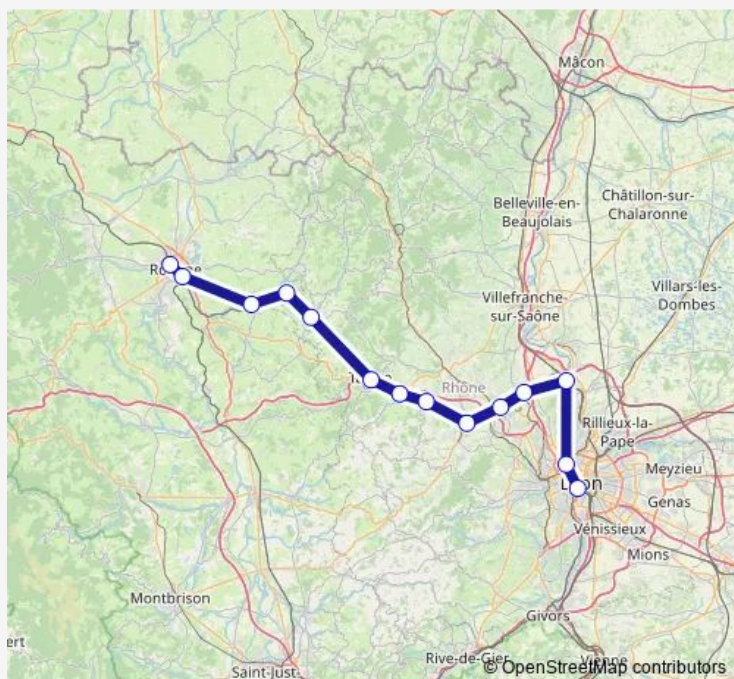

Rail C22 Lyon Perrache - Lyon Vaise - Roanne

[Go to website](#)

Direction

Roanne — Lyon Perrache

14 stops

[Open route schedule](#)

- Roanne
- Le Coteau
- Régny
- Saint-Victor - Thizy
- Amplepuis
- Tarare
- Pontcharra - Saint-Forgeux
- Saint-Romain-de-Popey
- L'Arbresle
- Lozanne
- Chazay - Marcilly
- Saint-Germain-au-Mont-d'Or
- Lyon Vaise
- Lyon Perrache

Route schedule

Roanne — Lyon Perrache

Monday	05:48-18:50
Tuesday	05:48-18:50
Wednesday	05:48-18:50
Thursday	05:48-18:50
Friday	05:48-18:50
Saturday	05:48-18:50
Sunday	12:50-18:50

Route info

Direction: Roanne

Stops: 14

Trip Duration: 1 hour 34 min

C22 — Lyon Perrache - Lyon Vaise - Roanne

Direction

Lyon Perrache — Roanne

14 stops

[Open route schedule](#)

Lyon Perrache

Tuesday 12:36-19:36

Wednesday 12:36-19:36

Thursday 12:36-19:36

Friday 12:36-19:36

Saturday 12:36-19:36

Sunday 12:36-19:36

Route info

Direction: Lyon Perrache