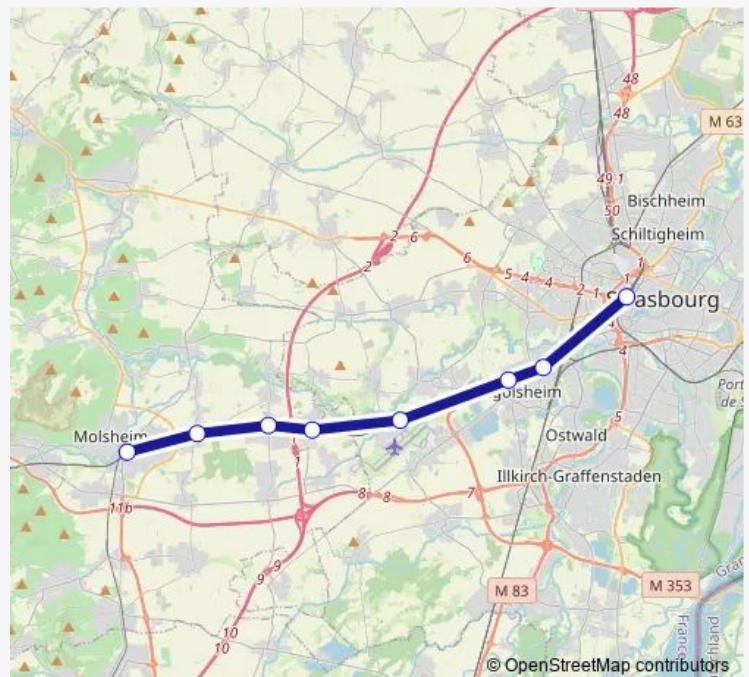

## Rail C22 Strasbourg - Molsheim

[Go to website](#)

Duppigheim

Duttlenheim

Dachstein

Molsheim

### Route schedule

Strasbourg — Molsheim

Monday 05:31-22:35

Tuesday 05:31-22:35

Wednesday 05:31-22:35

Thursday 05:31-22:35

Friday 05:31-22:35

Saturday 06:48-21:48

### Route info

Direction: Strasbourg

Stops: 8

Trip Duration: 0 hour 25 min

C22 — Strasbourg - Molsheim

**Direction**

Molsheim — Strasbourg

8 stops