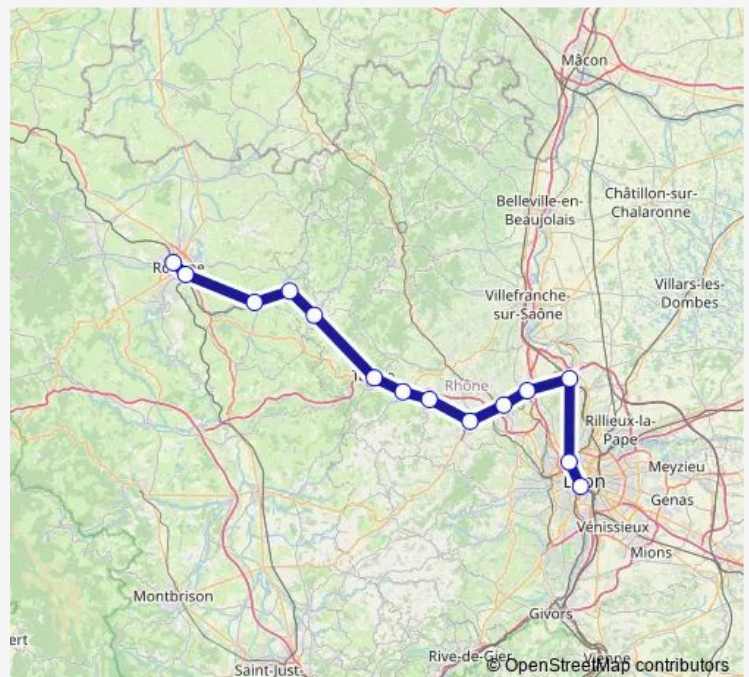

Wednesday —

Thursday —

Friday —

Saturday 12:35-19:34

Sunday 12:35-19:34

Route info

Direction: Lyon Perrache

Stops: 14

Trip Duration: 1 hour 37 min

C22

BusMaps

Direction

Roanne — Lyon Perrache

14 stops

[Open route schedule](#)

Roanne

Stops: 14

Trip Duration: 1 hour 35 min

Direction

Roanne — Lyon Perrache

14 stops

[Open route schedule](#)

Roanne

Le Coteau

Saturday

06:46-18:49

Sunday

12:37-18:46

Route info

Direction: Roanne

Stops: 14

Trip Duration: 1 hour 45 min