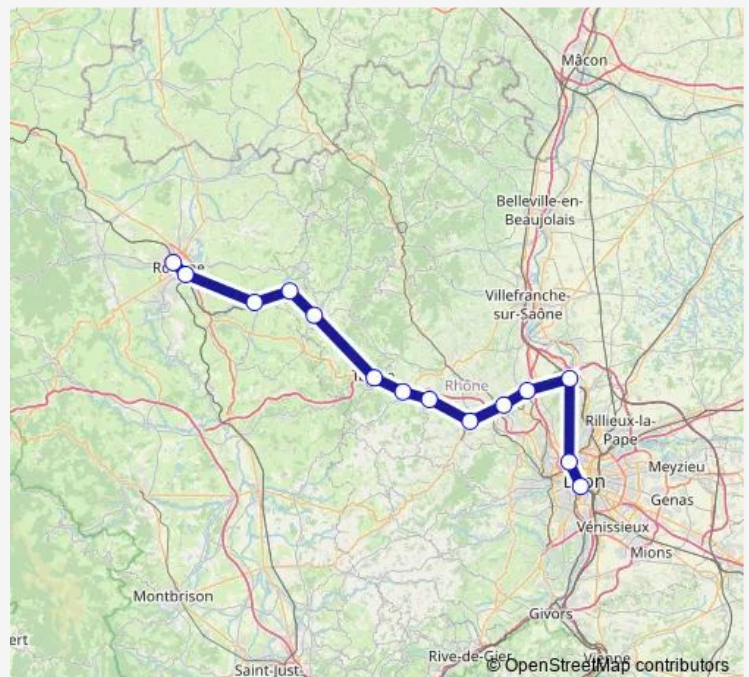

### Route info

Direction: Lyon Perrache

Stops: 14

Trip Duration: 1 hour 40 min

 C22

## Direction

Roanne — Lyon Perrache

14 stops

[Open route schedule](#)

Roanne

Le Coteau

Régny

Saint-Victor - Thizy

## Route info

Direction: Roanne

Stops: 14

Trip Duration: 1 hour 34 min

## Route info

Direction: Roanne

Stops: 14

Trip Duration: 1 hour 39 min