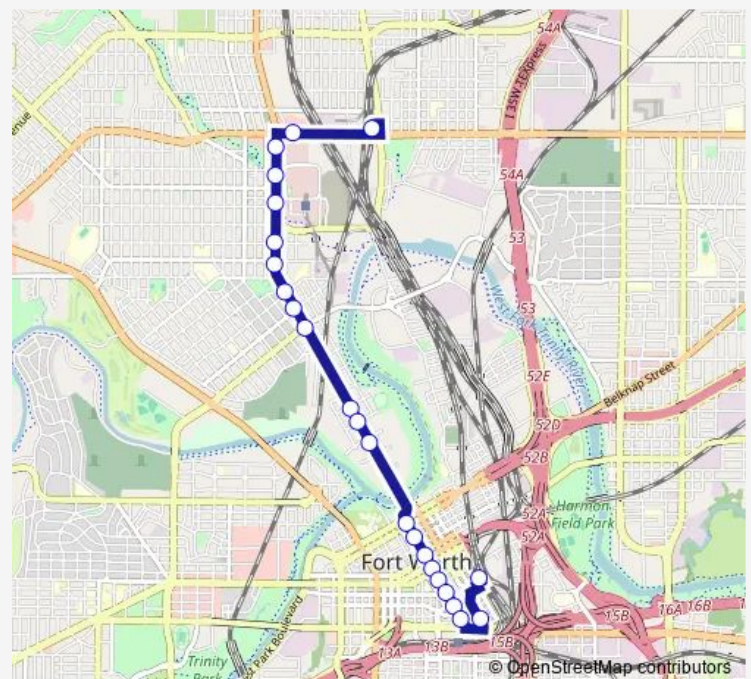

### Route schedule

North Side Station Bay - B — Fwcs - Bay - E

Monday	04:45-01:00 <sup>+1</sup>
Tuesday	04:45-01:00 <sup>+1</sup>
Wednesday	04:45-01:00 <sup>+1</sup>
Thursday	04:45-01:00 <sup>+1</sup>
Friday	04:45-01:00 <sup>+1</sup>
Saturday	04:45-01:00 <sup>+1</sup>
Sunday	04:45-01:00 <sup>+1</sup>

### Route info

Direction: North Side Station Bay - B

Stops: 23

Trip Duration: 0 hour 26 min

Orange Line

BusMaps

Sheraton Hotel

Fwcs - Bay - E

## Direction

Fwcs - Bay - E — North Side Station Bay - B

16 stops

[Open route schedule](#)

Fwcs - Bay - E

Commerce & 7th

Commerce & 3rd

Commerce & Belknap - Weatherford

Main & 26th - 27th

Main & 27th

28th & Commerce

North Side Station Bay - B