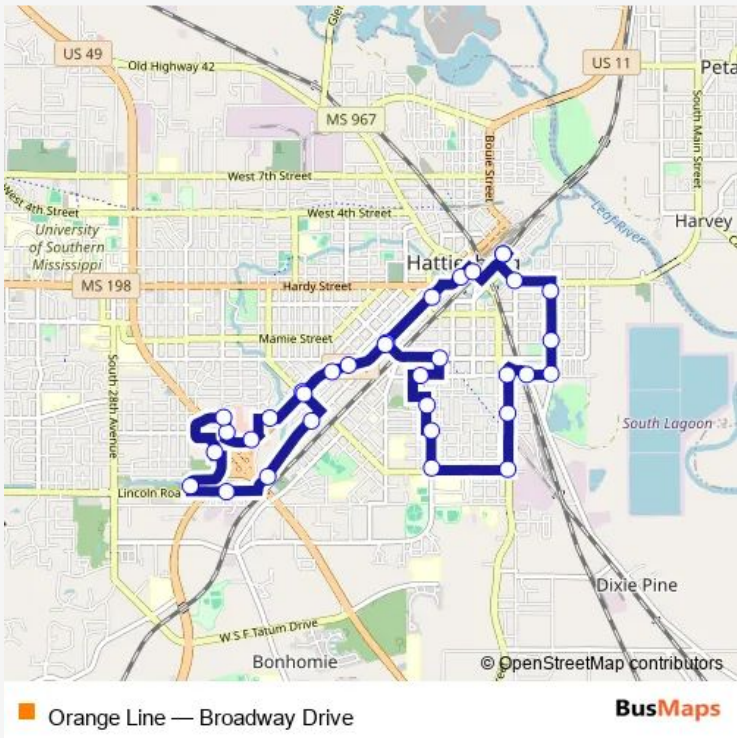

Bus Orange Line Broadway Drive

[Go to website](#)

Direction
 Train Depot — Train Depot
 33 stops
[Open route schedule](#)

- Train Depot
- River Ave and Williams St
- Mc Innis and Tipton
- Tipton St and Rebecca St
- Tipton St and Alcorn St
- James St and Alcorn St
- Edwards St and Katie St
- Edwards St and Duke St
- Edwards St and Tuscan Av
- William Carey and Tuscan Av
- Cypress St and Penton St
- Wills Av and John St
- Katie St and Charles St
- Hall St and Dabbs St
- 6th Av and W Pine St
- Broadway Dr and Corinne St
- Broadway Dr and Timothy Ln
- Bartur St and Broadway St
- On Service Rd at Waffle House
- On Service Rd near Popeye's Chicken
- Service Road and Cloverleaf Dr

Route schedule
 Train Depot — Train Depot

Monday	06:30-17:45
Tuesday	06:30-17:45
Wednesday	06:30-17:45
Thursday	06:30-17:45
Friday	06:30-17:45
Saturday	—
Sunday	—

Route info
 Direction: Train Depot
 Stops: 33
 Trip Duration: 0 hour 44 min

On Service Rd by Walmart

Roosevelt Blvd Before Lincoln Rd

Lincoln Rd at Central Sunbelt Bank

W Pine St by Service Dr

W Pine St by Health Dept

Timothy Ln and Broadway

Broadway Dr and Florence Ave

W Pine St and 6th Ave

W Pine St and 1st Ave

Front St and Forrest St.

Main St and Short St

Train Depot

Orange Line Bus time schedules and route maps are available in an offline PDF at busmaps.com. Use the busmaps.com website to see live bus times, train schedule or subway schedule, and step-by-step directions for all public transit in Hattiesburg