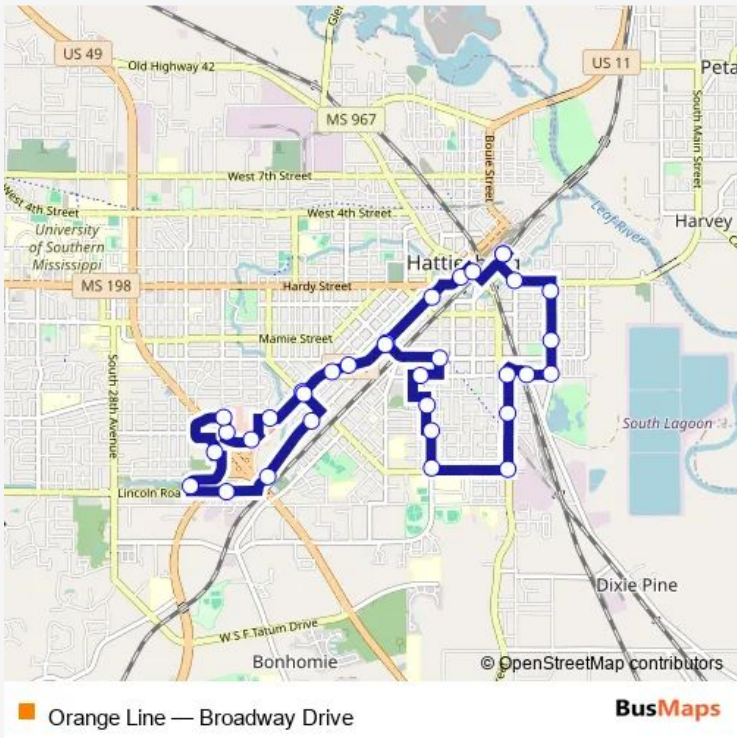

Bus Orange Line Broadway Drive

[Go to website](#)

Direction
 Train Depot — Train Depot
 33 stops
[Open route schedule](#)

- Train Depot
- River Ave and Williams St
- Mc Innis and Tipton
- Tipton St and Rebecca St
- Tipton St and Alcorn St
- James St and Alcorn St
- Edwards St and Katie St
- Edwards St and Duke St
- Edwards St and Tuscan Av
- William Carey and Tuscan Av
- Cypress St and Penton St
- Wills Av and John St
- Katie St and Charles St
- Hall St and Dabbs St
- 6th Av and W Pine St
- Broadway Dr and Corinne St
- Broadway Dr and Timothy Ln
- Bartur St and Broadway St
- On Service Rd at Waffle House
- On Service Rd near Popeye's Chicken
- Service Road and Cloverleaf Dr

Route schedule
 Train Depot — Train Depot

Monday	06:30-17:45
Tuesday	06:30-17:45
Wednesday	06:30-17:45
Thursday	06:30-17:45
Friday	06:30-17:45
Saturday	—
Sunday	—

Route info
 Direction: Train Depot
 Stops: 33
 Trip Duration: 0 hour 44 min

On Service Rd by Walmart

Roosevelt Blvd Before Lincoln Rd

Lincoln Rd at Central Sunbelt Bank

W Pine St by Service Dr

W Pine St by Health Dept

Timothy Ln and Broadway

Broadway Dr and Florence Ave

W Pine St and 6th Ave

W Pine St and 1st Ave

Front St and Forrest St.

Main St and Short St

Train Depot

Orange Line Bus time schedules and route maps are available in an offline PDF at busmaps.com. Use the busmaps.com website to see live bus times, train schedule or subway schedule, and step-by-step directions for all public transit in Hattiesburg