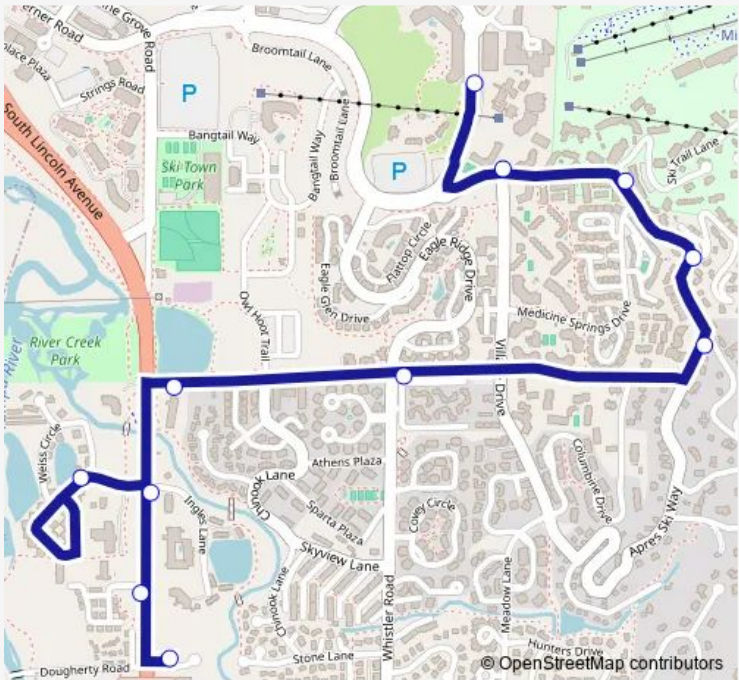

[Go to website](#)

Direction
 Walton Pond - The Ponds — Gondola Transit Center
 11 stops
[Open route schedule](#)

- Walton Pond - The Ponds
- Majestic Circle
- Homewood Suites
- La Quinta - Holiday Inn
- Quality Inn
- Shadow Run
- Herbage
- Sunrise - Yampa View
- Ski Trail Ln - La Casa
- Dulany - Snowflower
- Gondola Transit Center

Route schedule
 Walton Pond - The Ponds — Gondola Transit Center

| | |
|-----------|-------------|
| Monday | 08:19-20:19 |
| Tuesday | 08:19-20:19 |
| Wednesday | 08:19-20:19 |
| Thursday | 08:19-20:19 |
| Friday | 08:19-20:19 |
| Saturday | 08:19-20:19 |
| Sunday | 08:19-20:19 |

Route info
 Direction: Walton Pond - The Ponds
 Stops: 11
 Trip Duration: 0 hour 14 min

Direction

Gondola Transit Center — Walton Pond - The Ponds

6 stops

[Open route schedule](#)

Gondola Transit Center

Burgess Creek Road

Wednesday 08:13-20:13

Thursday 08:13-20:13

Friday 08:13-20:13

Saturday 08:13-20:13

Sunday 08:13-20:13

Route info

Direction: Gondola Transit Center

Stops: 6