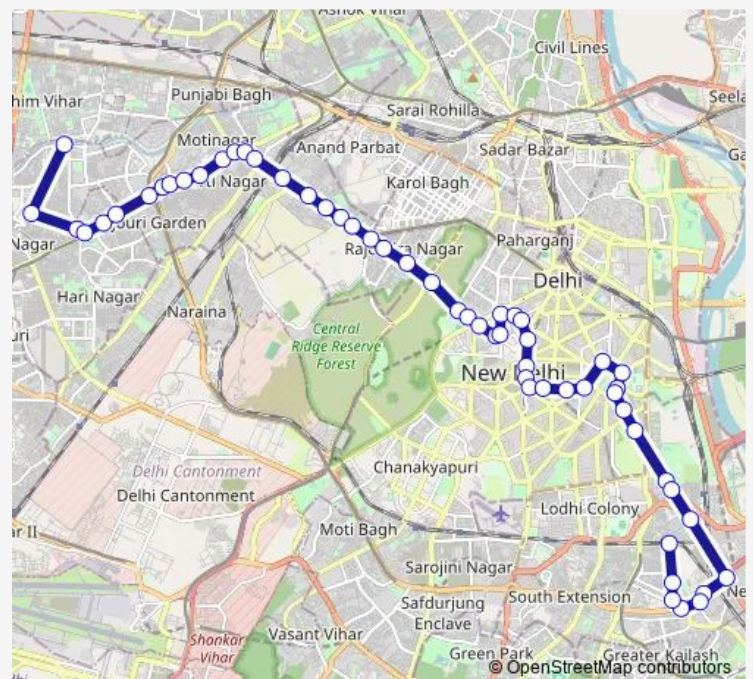

South Patel nagar

East Patel Nagar

Fire Station Shankar Road

Route schedule

Khyala Resettlement Colony — Jal Vihar Terminal

Monday 07:16-20:01

Tuesday 07:16-20:01

Wednesday 07:16-20:01

Thursday 07:16-20:01

Friday 07:16-20:01

Saturday 07:16-20:01

Sunday 07:16-20:01

Route info

Direction: Khyala Resettlement Colony

Stops: 55

Trip Duration: 1 hour 34 min