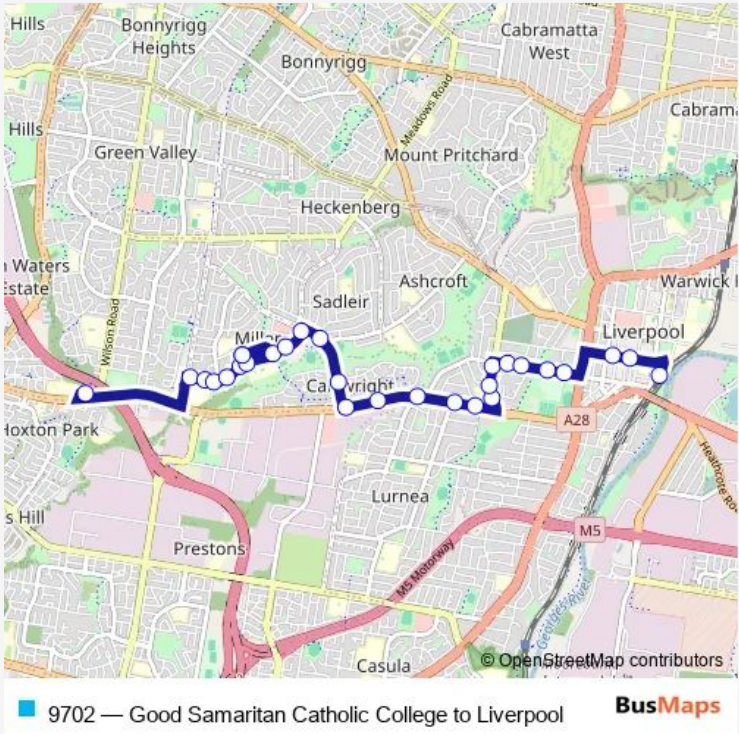

**School Bus 9702 Good Samaritan Catholic College to Liverpool**

[Go to website](#)

**Direction**  
 Good Samaritan College, School Grounds — Liverpool Station, Stand A

29 stops

[Open route schedule](#)

- Good Samaritan College, School Grounds
- Cabramatta Av Before Wanganella St
- Cabramatta Av At Wanganella St
- Cabramatta Av At Miller Rd
- Cabramatta Av At Morgan St
- Cabramatta Av At Romney Cres
- Romney Cres After Cabramatta Av
- Miller Technology High School, Cabramatta Av
- Romney Cres After Cabramatta Av
- Cabramatta Av Opp Ron Darcy Oval
- Cabramatta Av At Shropshire St
- Cabramatta Av At Cartwright Av
- Cartwright Av Before Maxwells Av
- Cartwright Public School, Cartwright Av
- Hoxton Park Rd After Cartwright Av
- Hoxton Park Rd At Balmain Rd
- Hoxton Park Rd Opp Hill Rd
- Hoxton Park Rd Opp Webster Rd
- Hoxton Park Rd At Maryvale Av
- Liverpool West Public School, Flowerdale Rd

**Route schedule**  
 Good Samaritan College, School Grounds — Liverpool Station, Stand A

Monday	15:02
Tuesday	15:02
Wednesday	15:02
Thursday	15:02
Friday	15:02
Saturday	—
Sunday	—

**Route info**

Direction: Good Samaritan College, School Grounds

Stops: 29

Trip Duration: 0 hour 35 min

Flowerdale Rd At Mainsbridge Av

Flowerdale Rd Before Memorial Av

Memorial Av At Orana PI

Memorial Av After Orana PI

Memorial Av Opp Whitlam Leisure Centre

Memorial Av Before Beale St

Moore St At Northumberland St

Macquarie T-Way

Liverpool Station, Stand A

9702 School Bus time schedules and route maps are available in an offline PDF at [busmaps.com](https://busmaps.com). Use the [busmaps.com](https://busmaps.com) website to see live bus times, train schedule or subway schedule, and step-by-step directions for all public transit in Liverpool