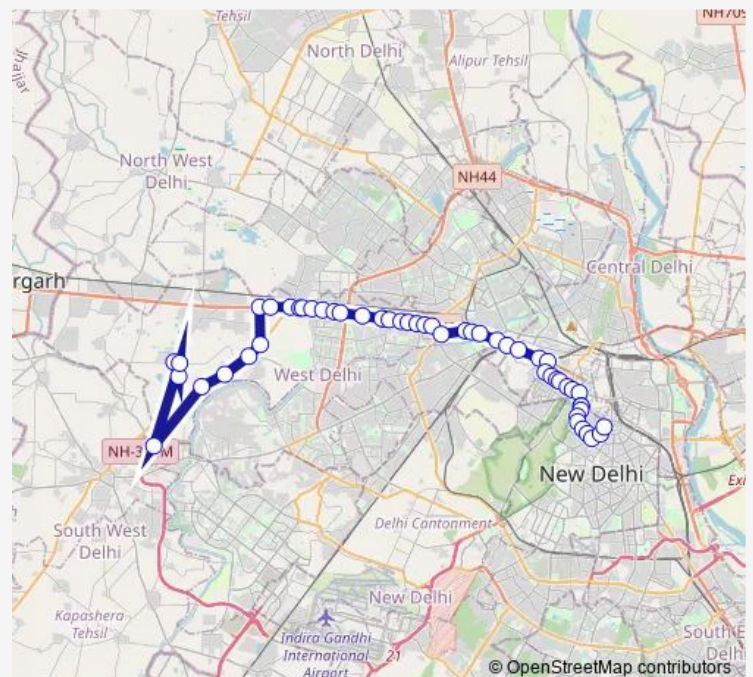

Thursday 06:50-19:55

Friday 06:50-19:55

Saturday 06:50-19:55

Sunday 06:50-19:55

Route info

Direction: bakkar wala flat

Stops: 52

Trip Duration: 2 hour 11 min

963down

BusMaps

Madipur JJ Colony

Madipur Village

SPM College

Shivaji Park

Maharaja Agrasen Hospital

Punjabi Bagh East