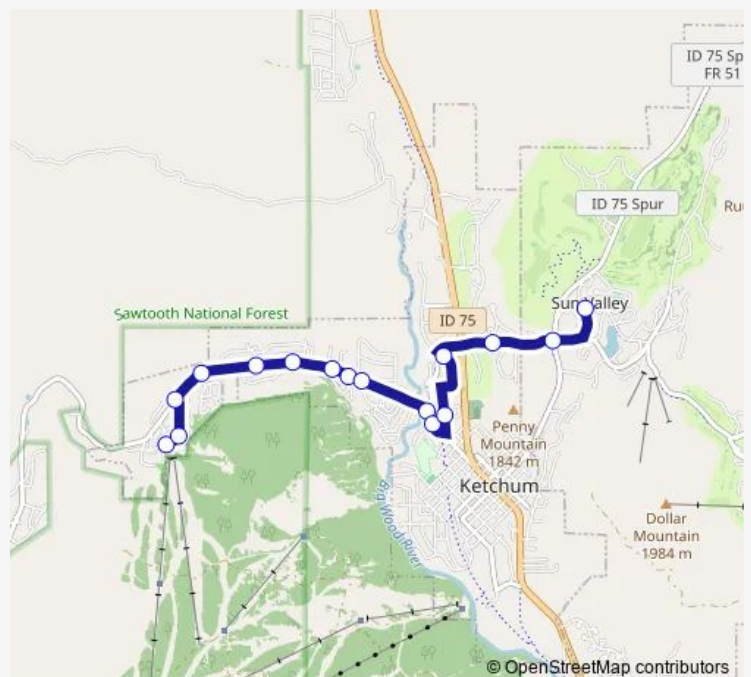

Warm Springs and Parkside W

Lewis St and SV Cleaners

Northwood Way/Lindsay Cr. (Smith Optics) Ne

Saddle Rd and Valleywood Sw

Sun Valley Rd and Saddle Rd Se

Baldy View Cr.-Sun Valley Village

Route schedule

Warm Springs Lifts — Baldy View Cr.-Sun Valley Village

Monday 14:15

Tuesday 14:15

Wednesday 14:15

Thursday 14:15

Friday 14:15

Saturday 14:15

Sunday 14:15

Route info

Direction: Warm Springs Lifts

Stops: 16

Trip Duration: 0 hour 15 min

BRN — Bronze Route

Direction

Baldy View Cr.-Sun Valley Village — Warm Springs Lifts

17 stops

[Open route schedule](#)

Thursday 08:30

Friday 08:30

Saturday 08:30

Sunday 08:30

Route info

Direction: Baldy View Cr.-Sun Valley Village

Stops: 17

Trip Duration: 0 hour 13 min