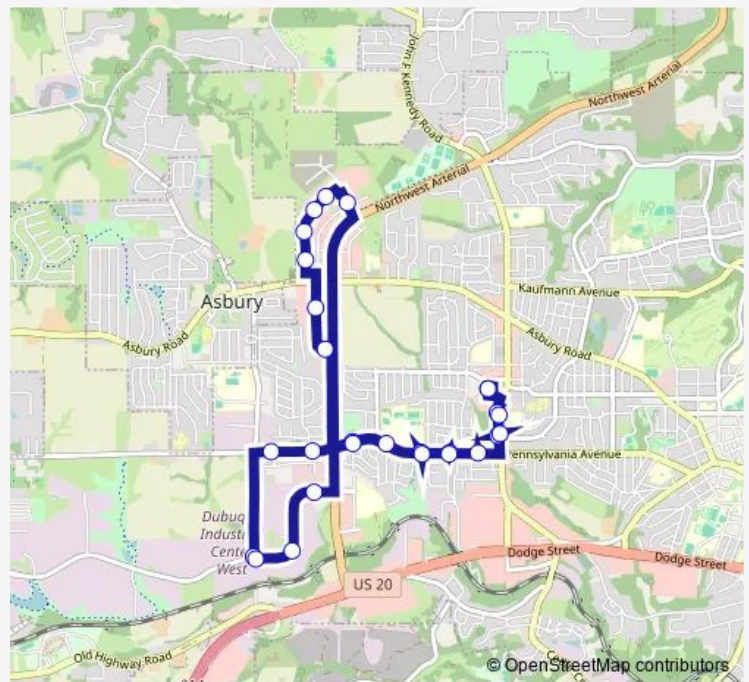

Bus Brn Brown Weekday

[Go to website](#)

Direction
 JFK Circle Transfer — JFK Circle Transfer
 27 stops
[Open route schedule](#)

- JFK Circle Transfer
- JFK Rd at Mcdonalds
- JFK Rd at Arby's
- Pennsylvania Ave and Hamblin Ct
- Pennsylvania Ave and Richie Dr
- Pennsylvania and Vizaleea Dr
- Pennsylvania Ave at Hempstead High School
- Pennsylvania Ave and Donovan Dr
- Plaza Dr at Ashley Furniture
- Blain's Farm and Fleet
- Kohl's
- Petco
- Hyvee on Asbury Rd
- Holliday Dr at Goodwill
- Holliday Dr near Dutrac
- Pennsylvania Ave and Embassy West Dr
- Pennsylvania Ave and Mission School Dr
- Radford Ct (Roosevelt)
- Medical Associates West Campus
- Associates Dr near Biolife
- Associates Dr and Chavenelle Rd

Route schedule

JFK Circle Transfer — JFK Circle Transfer

| | |
|-----------|-------------|
| Monday | 07:00-18:00 |
| Tuesday | 07:00-18:00 |
| Wednesday | 07:00-18:00 |
| Thursday | 07:00-18:00 |
| Friday | 07:00-18:00 |
| Saturday | — |
| Sunday | — |

Route info

Direction: JFK Circle Transfer
 Stops: 27
 Trip Duration: 0 hour 27 min

■ Brn — Brown Weekday

Pennsylvania Ave and Donovan Dr

Pennsylvania Ave at Penn Place Apartments

Pennsylvania Ave and Sylvan Dr

Tuesday 14:30

Wednesday 14:30

Thursday 14:30

Friday 14:30

Saturday —

Sunday —

Route info

Direction: JFK Circle Transfer