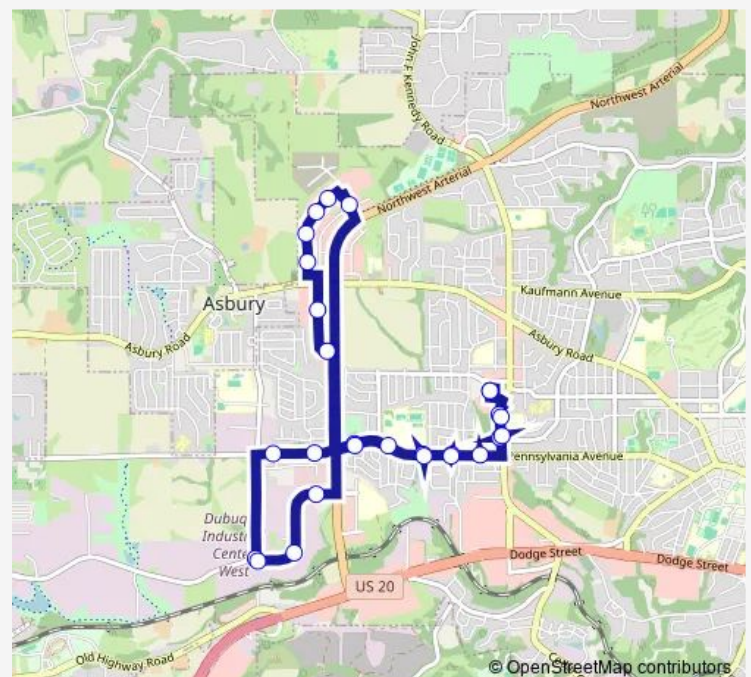

Radford Ct (Roosevelt)

Medical Associates West Campus

Associates Dr near Biolife

Associates Dr and Chavenelle Rd

Route schedule

JFK Circle Transfer — JFK Circle Transfer

Monday 07:00-18:00

Tuesday 07:00-18:00

Wednesday 07:00-18:00

Thursday 07:00-18:00

Friday 07:00-18:00

Saturday —

Sunday —

Route info

Direction: JFK Circle Transfer

Stops: 27

Trip Duration: 0 hour 27 min

BRN — Brown Weekday

Pennsylvania Ave and Donovan Dr

Pennsylvania Ave at Penn Place Apartments

Pennsylvania Ave and Sylvan Dr

JFK Rd and Carter Rd

JFK Rd at Hoover School

JFK Circle Transfer

Route schedule

JFK Circle Transfer — JFK Circle Transfer

Monday 06:00-18:30

Tuesday 06:00-18:30

Wednesday 06:00-18:30

Thursday 06:00-18:30

Friday 06:00-18:30

Saturday —