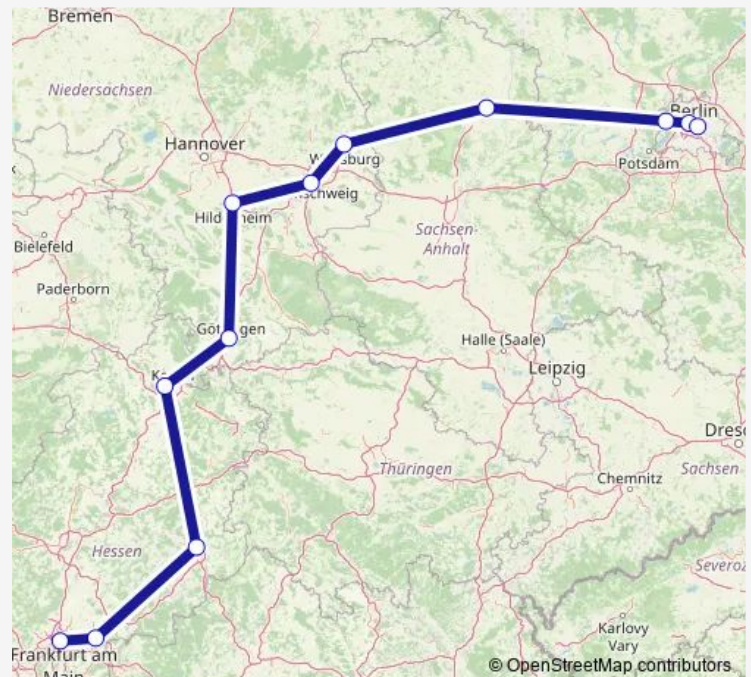

Rail ICE 1690

[Go to website](#)

Direction

Frankfurt(Main)Hbf — Berlin Ostbahnhof

12 stops

[Open route schedule](#)

Frankfurt(Main)Hbf

Hanau Hbf

Fulda

Kassel-Wilhelmshöhe

Göttingen

Hildesheim Hbf

Braunschweig Hbf

Wolfsburg Hbf

Stendal

Berlin-Spandau

Berlin Hbf (tief)

Berlin Ostbahnhof

Route schedule

Frankfurt(Main)Hbf — Berlin Ostbahnhof

Monday 20:16

Tuesday 20:16

Wednesday 20:16

Thursday 20:16

Friday 20:16

Saturday 20:16

Sunday 20:16

Route info

Direction: Frankfurt(Main)Hbf

Stops: 12

Trip Duration: 4 hour 42 min

ICE 1690