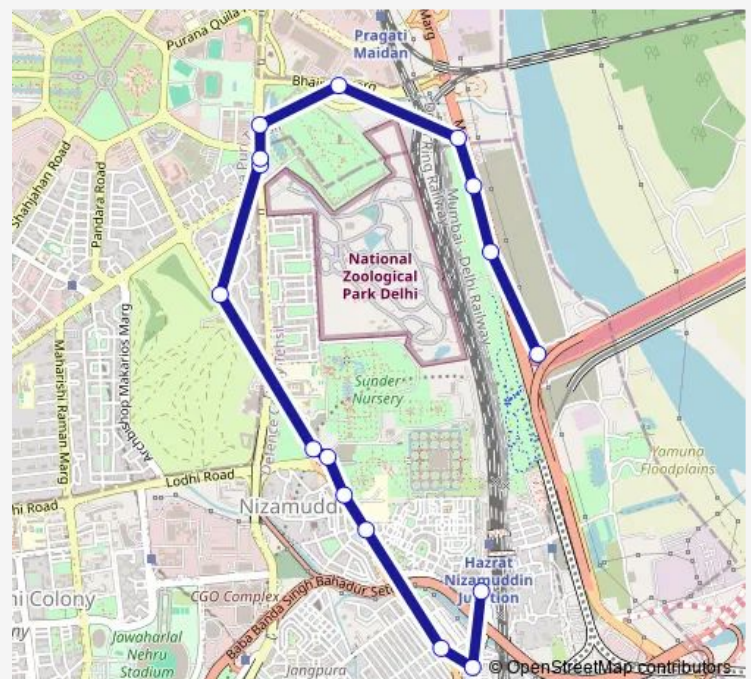

Bus 101bdown

[Go to website](#)

Direction

Road Bridge East — Nizamuddin Railway Station

16 stops

[Open route schedule](#)

Road Bridge East

Road Bridge

Delhi Public School

P S Nizamuddin

Hazrat Nizamuddin

Bhogal

Rajdoot Hotel

Nizamuddin Railway Station

Route schedule

Road Bridge East — Nizamuddin Railway Station

Monday 07:36-07:53

Tuesday 07:36-07:53

Wednesday 07:36-07:53

Thursday 07:36-07:53

Friday 07:36-07:53

Saturday 07:36-07:53

Sunday 07:36-07:53

Route info

Direction: Road Bridge East

Stops: 16

Trip Duration: 1 hour 3 min

101bdown

101bdown Bus time schedules and route maps are available in an offline PDF at busmaps.com. Use the busmaps.com website to see live bus times, train schedule or subway schedule, and step-by-step directions for all public transit in New Delhi