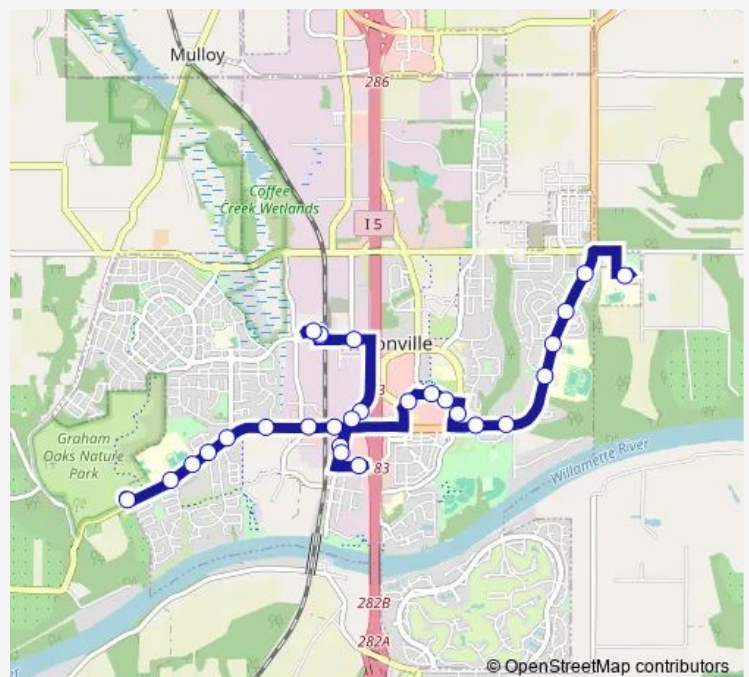

29800 Boones Ferry Rd

WTC Drop off A

WTC Drop off B

4 East

Barber St at Boberg Rd Eb

29911 Boones Ferry Rd SB - Route 4

Lowrie Shopping Center at Boones Ferry Rd

Bailey St - Subaru Dealership

Boones Ferry Rd - Fred Meyer

Park Place - Sharis Eb

Goodwill at Courtside Dr

City Hall at Courtside Dr Eb

City Hall / Civic Center

Route schedule

Wilsonville Rd at Graham Oaks Nature Park — Meridian Creek Middle School

Monday	04:50-19:36
Tuesday	04:50-19:36
Wednesday	04:50-19:36
Thursday	04:50-19:36
Friday	04:50-19:36
Saturday	—
Sunday	—

Route info

Direction: Wilsonville Rd at Graham Oaks Nature Park

Stops: 28

Trip Duration: 0 hour 30 min