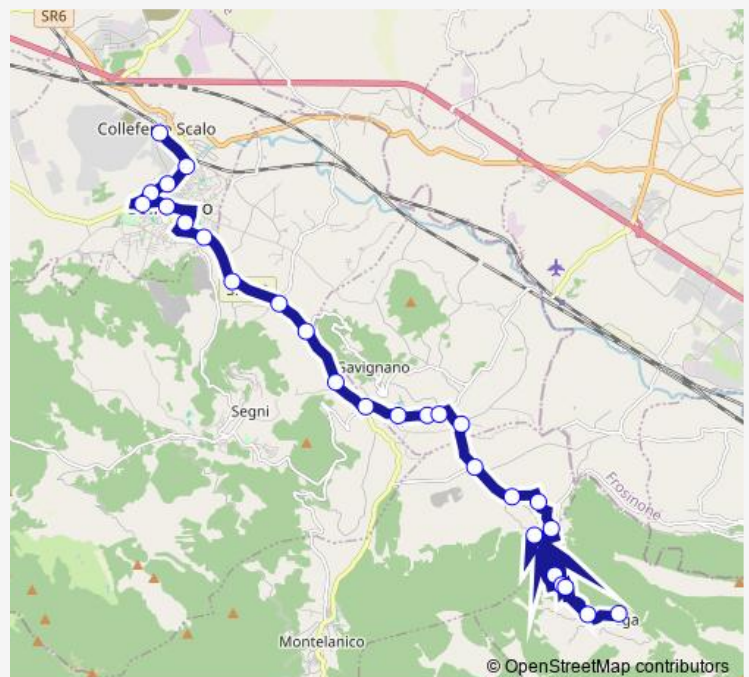

## Route schedule

Colleferro | Stazione FS # f4930 — Gorga | Piazza V. Emanuele II # f14705

Monday 08:45

Tuesday 06:25-08:45

Wednesday 06:25-08:45

Thursday 06:25-08:45

Friday 06:25-08:45

Saturday 06:25

## Route info

Direction: Colleferro | Stazione FS # f4930

Stops: 27

Trip Duration: 0 hour 40 min

Cf134a — Colleferro Scalo - Gorga # Cf134a

Gorga | Via San Martino Via Forma # f14699

Gorga | Via San Martino (Km 7) # f14700