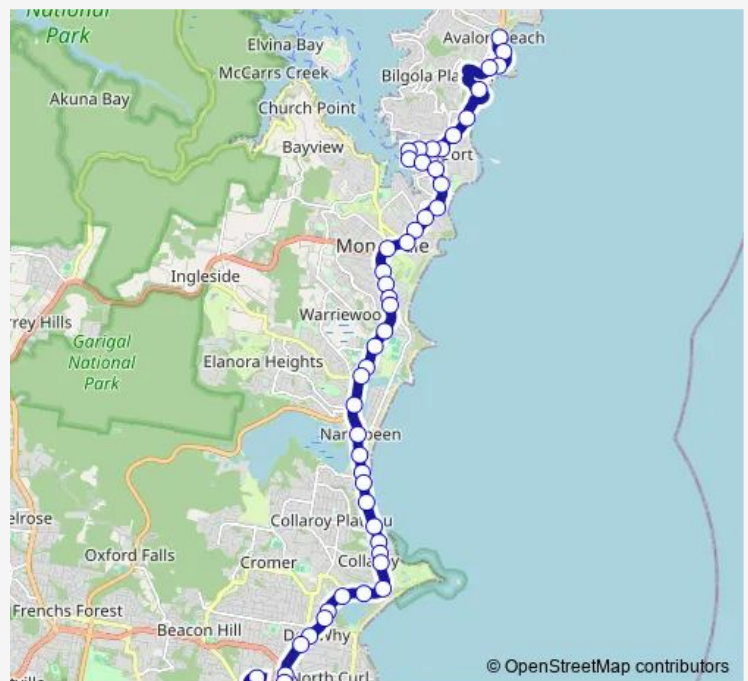

### Direction

Avalon Beach Slsc, Barrenjoey Rd — Pittwater Rd After Chard Rd

50 stops

[Open route schedule](#)

- Avalon Beach Slsc, Barrenjoey Rd
- Barrenjoey Rd After The Crescent
- 484 Barrenjoey Rd
- Barrenjoey Rd Opp Old Barrenjoey Rd
- Barrenjoey Rd Before The Serpentine
- Newport Surf Club, Neptune Rd
- Barrenjoey Rd After Bramley Av
- Gladstone Rd Opp Newport Park
- Gladstone Rd Opp Woolcott St
- Trafalgar Park, Gladstone St
- Kalina St Opp Dearin Reserve
- Beaconsfield St Opp Queens Pde
- Newport Public School, Beaconsfield St
- Beaconsfield St At Barrenjoey Rd
- Barrenjoey Rd Before Karloo Pde
- Barrenjoey Rd At Hillcrest Av
- Barrenjoey Rd Opp Waterview St
- Barrenjoey Rd Opp Bassett St
- Barrenjoey Rd Before Darley St
- Mona Vale B-Line, Barrenjoey Rd
- Pittwater Rd Opp Turimetta St

### Route schedule

Avalon Beach Slsc, Barrenjoey Rd — Pittwater Rd After Chard Rd

Monday	07:41
Tuesday	07:41
Wednesday	07:41
Thursday	07:41
Friday	07:41
Saturday	—
Sunday	—

### Route info

Direction: Avalon Beach Slsc, Barrenjoey Rd

Stops: 50

Trip Duration: 0 hour 51 min

703n — Avalon to Brookvale Shops

Pittwater Rd Opp Jenkins St

Pittwater Rd At Coronation St

Pittwater Rd At Cook Tce

Pittwater Rd At Arnott Cres

Warriewood B-Line, Pittwater Rd

Pittwater Rd Opp Namona St

Lakeside Park, Pittwater Rd

Pittwater Rd Opp Gondola Rd

Narrabeen Shops, Pittwater Rd

Pittwater Rd Before Robertson St

Pittwater Rd After Goodwin St