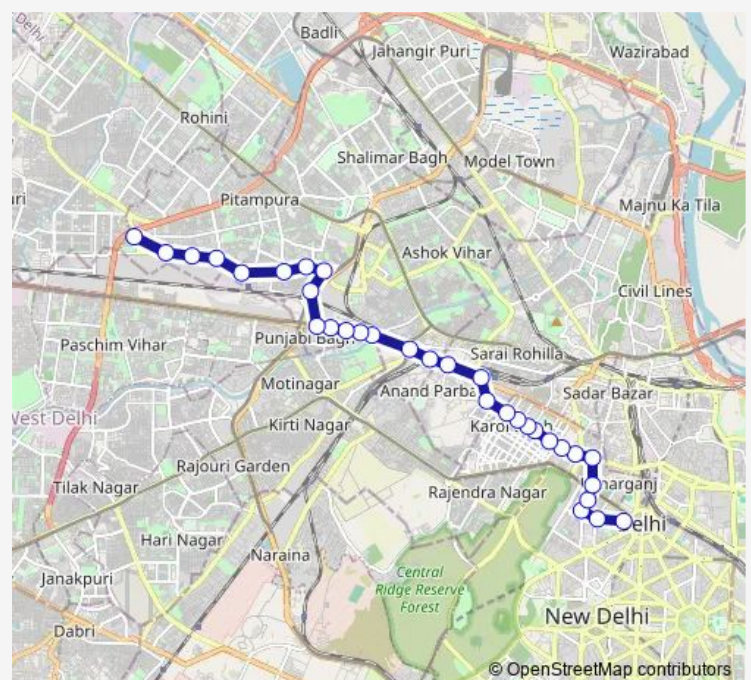

### Route schedule

Shivaji Stadium Terminal — West Enclave / Sansad Vihar (T)

Monday 06:40-23:10

Tuesday 06:40-23:10

Wednesday 06:40-23:10

Thursday 06:40-23:10

Friday 06:40-23:10

Saturday 06:40-23:10

Sunday 06:40-23:10

### Route info

Direction: Shivaji Stadium Terminal

Stops: 32

Trip Duration: 1 hour 1 min

■ 957aup

BusMaps

Punjabi Bagh West Power House

Punjabi Bagh Terminal (Rohtak Road)