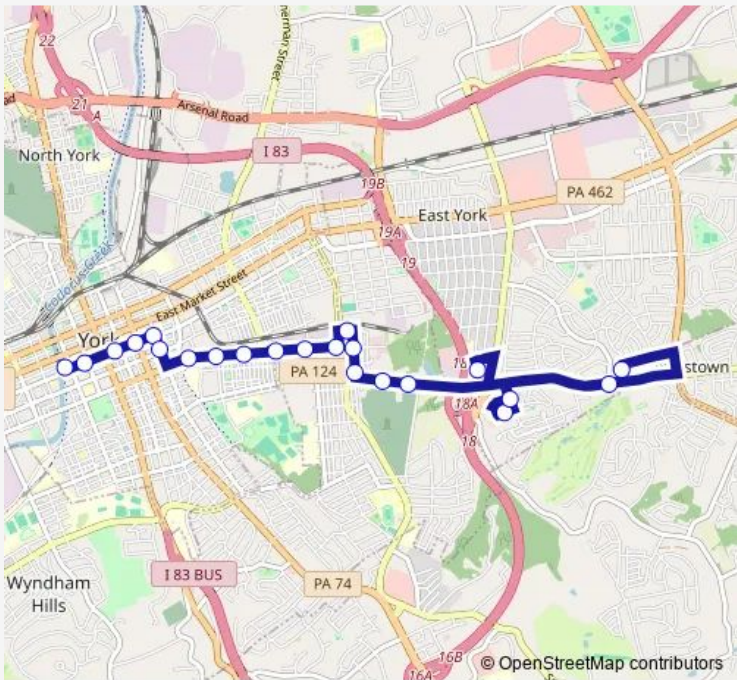

Bus 5E Haines Rd / Greensprings

[Go to website](#)

Direction
 Haines Rd. - Salvation Army — York Transfer Center
 17 stops
[Open route schedule](#)

- Haines Rd. - Salvation Army
- Mt. Rose Ave. at Belmont St. ib.
- Mt. Rose Ave. at Brunk Ln. ib.
- Mt. Rose Ave. at Hill St. ib.
- Mt. Rose Ave. at Lancaster Ave. ib.
- Mt. Rose Ave. at Greene Aly. ib.
- Prospect St. at Pattison St. ib.
- Prospect St. at Vander Ave. ib.
- Prospect St. at Charles St. ib.
- Prospect St. at S Edgar St. ib.
- S. Broad St. at E. King St ib.
- E. Philadelphia St at Broad St ib.
- E. Philadelphia St. at Pine St. ib.
- E. Philadelphia St. at Queen St. ib.
- E. Philadelphia St. at Duke St. ib.
- W. Philadelphia St. at Beaver St.
- York Transfer Center

Route schedule
 Haines Rd. - Salvation Army — York Transfer Center

Monday	06:35-21:35
Tuesday	06:35-21:35
Wednesday	06:35-21:35
Thursday	06:35-21:35
Friday	06:35-21:35
Saturday	07:35-21:35
Sunday	09:35-17:35

Route info
 Direction: Haines Rd. - Salvation Army
 Stops: 17
 Trip Duration: 0 hour 25 min

Direction

York Transfer Center — Haines Rd. - Salvation Army

22 stops

[Open route schedule](#)

York Transfer Center

Sunday 09:00-18:00

Route info

Direction: York Transfer Center

Stops: 22

Trip Duration: 0 hour 35 min

5E Bus time schedules and route maps are available in an offline PDF at busmaps.com. Use the busmaps.com website to see live bus times, train schedule or subway schedule, and step-by-step directions for all public transit in York