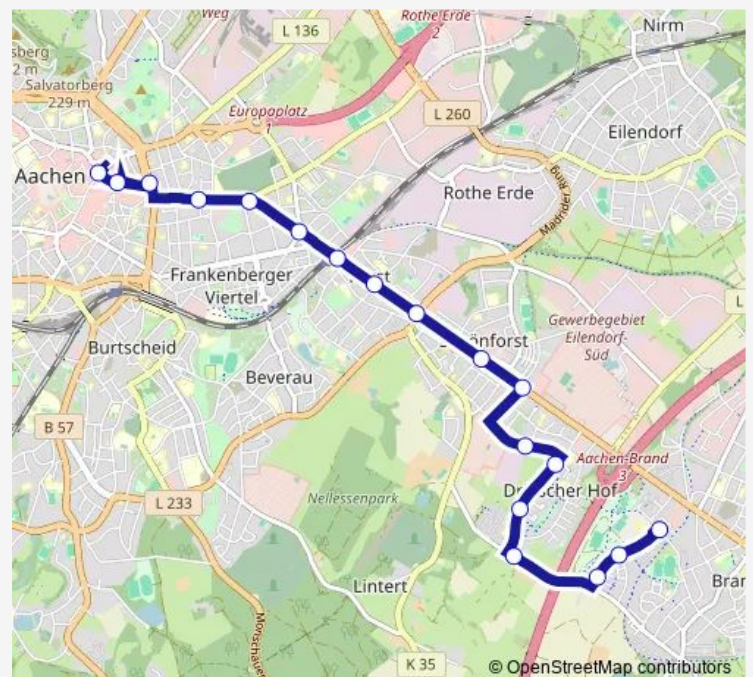

Aachen, Zeppelinstraße

Aachen, Bahnhof Rothe Erde (Bus)

Aachen, Elsassstraße

Aachen, Josefskirche (Justizzentrum)

Aachen, Scheibenstraße

Aachen, Kaiserplatz

Aachen, Willy-Brandt-Platz

Aachen, Bushof

Route schedule

Aachen, Brand Schulzentrum — Aachen, Bushof

Monday —

Tuesday —

Wednesday —

Thursday —

Friday —

Saturday —

Sunday 10:14-17:14

Route info

Direction: Aachen, Brand Schulzentrum

Stops: 18

Trip Duration: 0 hour 25 min

■ 5E

BusMaps

Direction

—

Saturday

—

Sunday

12:14

Route info

Direction: Aachen, Brand Schulzentrum

Stops: 18